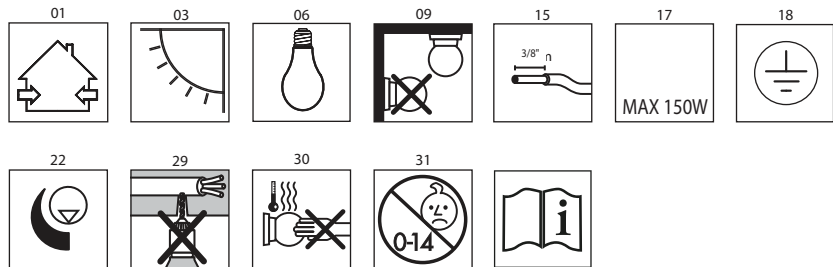

# HOPE

design Francisco Gomez Paz / Paolo Rizzatto

**LUCE  
PLAN**

D66

D66/12

D66/18

D66/12

kg 1,5 kg