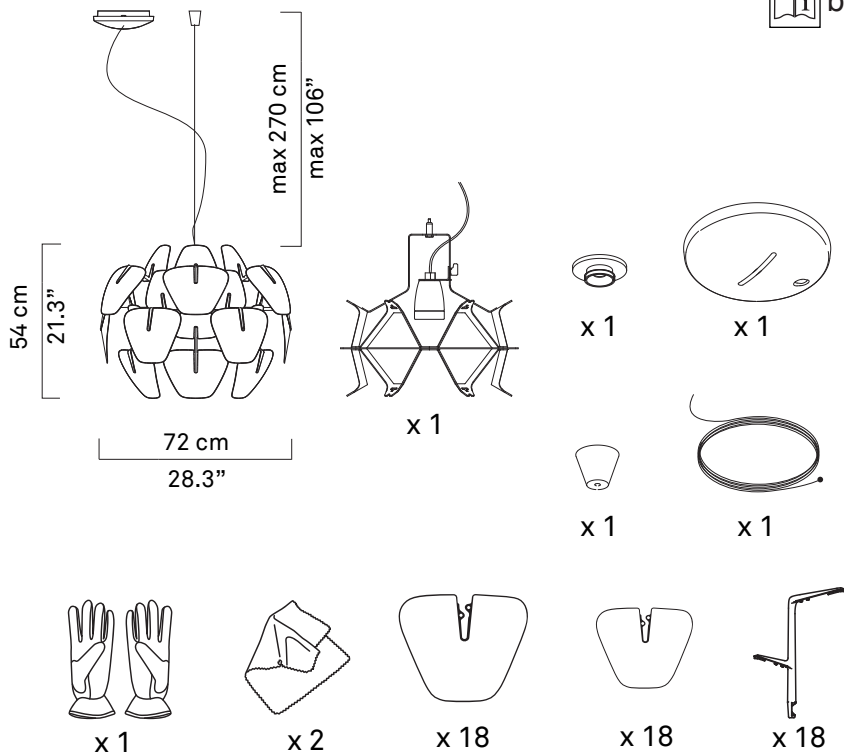

lb 3.3 lb

150 W  
A-21  
med. base

150W  
T-10  
halogen shielded  
med. base

D66/18

a

b

kg 2,2 kg    lb 14.9 lb

150 W  
A-21  
med. base

# 5

1.

2.

3.

5.1

5.2

6

x1