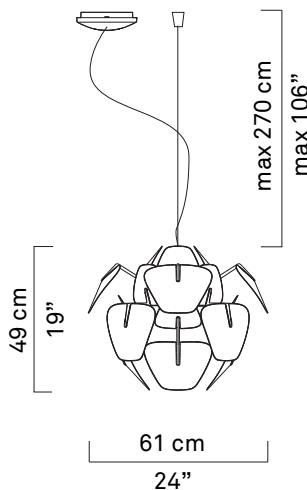

# HOPE

design Francisco Gomez Paz / Paolo Rizzatto

**LUCE  
PLAN**

D66

D66/12

D66/18

D66/12

kg 1,5 kg

lb 3.3 lb

150 W  
A-21  
med. base

150W  
T-10  
halogen shielded  
med. base

D66/18

a

b

kg 2,2 kg    lb 14.9 lb

150 W  
A-21  
med. base