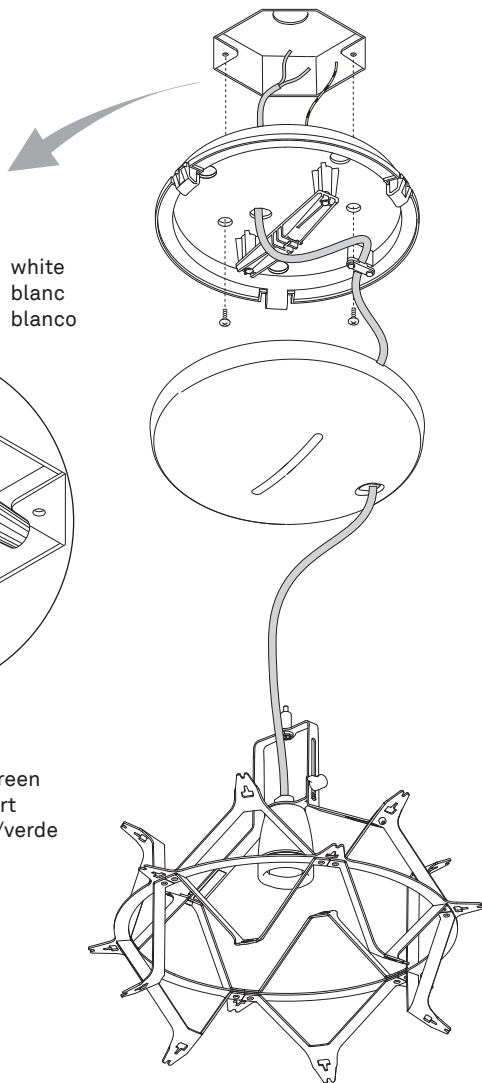

1.1

L black
noir
negro

N white
blanc
blanco

⏏ yellow/green
jaune/vert
amarillo/verde