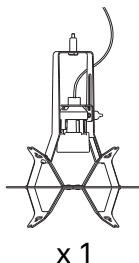

# HOPE

design Francisco Gomez Paz / Paolo Rizzatto

**LUCE  
PLAN**

D66

D66/12

D66/18

D66/12

kg 1,5 kg

lb 3.3 lb

150 W  
A-21  
med. base

150W  
T-10  
halogen shielded  
med. base

D66/18

a

b

kg 2,2 kg    lb 14.9 lb

150 W  
A-21  
med. base