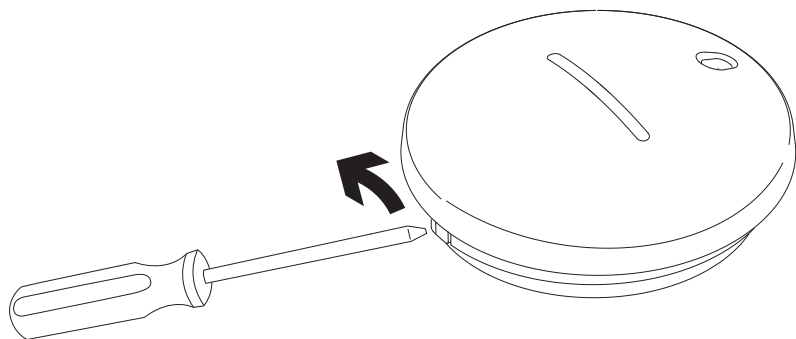

lb 3.3 lb

150 W  
A-21  
med. base

150W  
T-10  
halogen shielded  
med. base

D66/18

a

b

kg 2,2 kg    lb 14.9 lb

150 W  
A-21  
med. base

150W  
T-10  
halogen shielded  
med. base

1

OFF