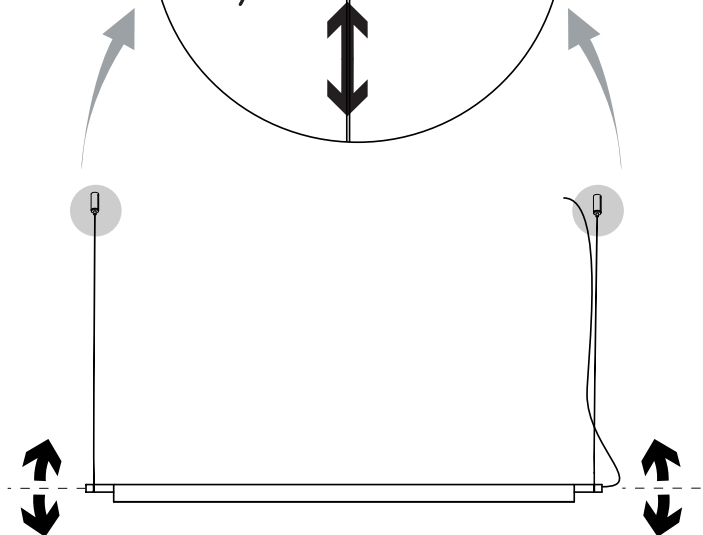

LED DRIVER:
 CC max 1000mA min 47Vdc - Vout max 60Vdc SELV

1.1

1.2 x2

1.3 x2

1.4

x2

2 For use only with SELV power unit

3.