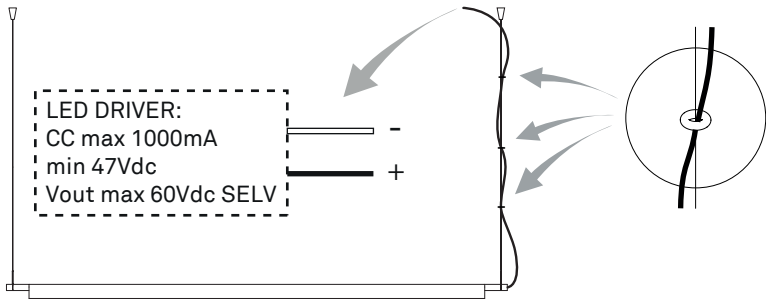

LED DRIVER:
 CC max 1000mA min 47Vdc - Vout max 60Vdc SELV

1.1

1.2 x2

1.3 x2

1.4

x2

2 For use only with SELV power unit

3.