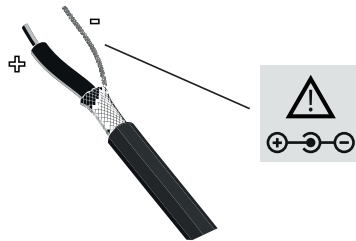

2 For use only with SELV power unit