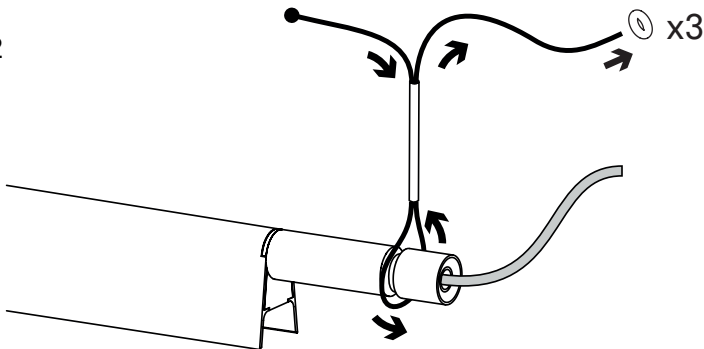

D81B2 - D81BW2

LED DRIVER:
CC max 1000mA min 47Vdc - Vout max 60Vdc SELV

1.1

1.2 x2