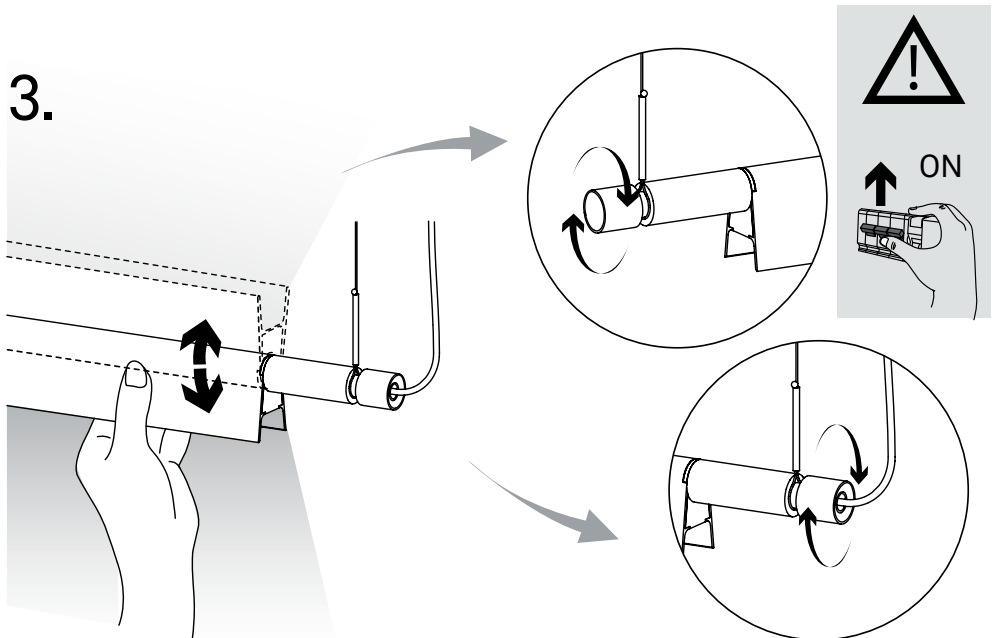

LED DRIVER:
 CC max 1000mA min 47Vdc - Vout max 60Vdc SELV

1.1

1.2 x2

1.3 x2

1.4

x2

2 For use only with SELV power unit

3.