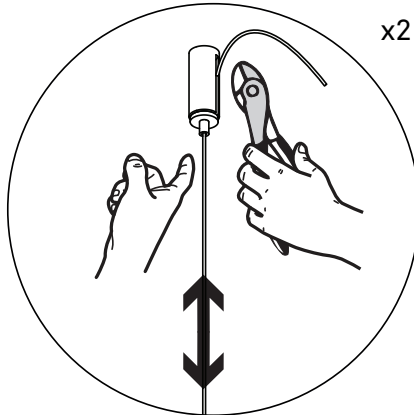

LED DRIVER:
 CC max 1000mA min 47Vdc - Vout max 60Vdc SELV

1.1

1.2 x2

1.3 x2

1.4

x2

2 For use only with SELV power unit

3.