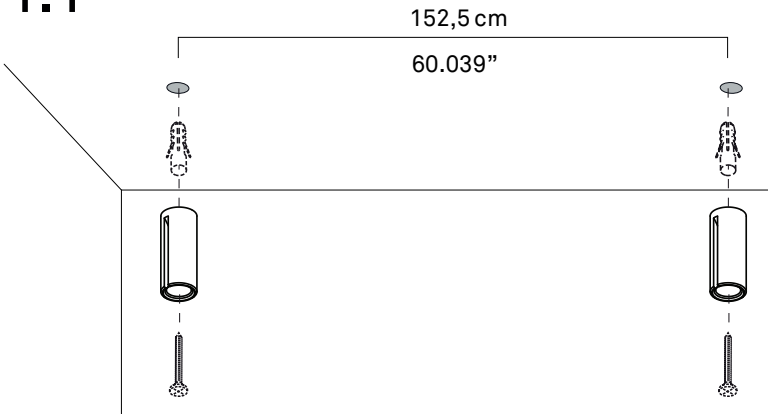

D81B2 - D81BW2

LED DRIVER:
CC max 1000mA min 47Vdc - Vout max 60Vdc SELV

1.1

1.2 x2