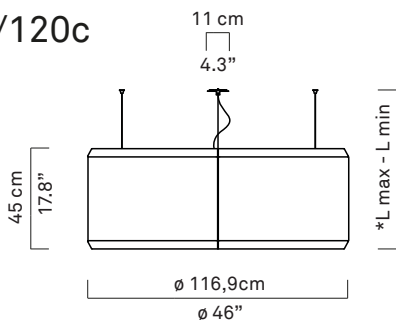

SILENZIO

design Monica Armani

**LUCE
PLAN**

D79

D79R/25-D79R26

D79/90c

* L max - L min

MAX - 330 cm - 130"

MIN - 15 cm - 5,9"

D79/120c

D79/90c - D79/120c - D79/150c

a

b

D79R/25-D79R26

x 1

x 1

x 3

x 3

x 3

D79R/07

x 3

x 3

x 3

x 3

x 3

x 1

D79/90c - D79/120c - D79/150c

D79/90c - D79/120c - D79/150c

x3

x3

D79/90c - D79/120c - D79/150c

D79/90c - D79/120c - D79/150c