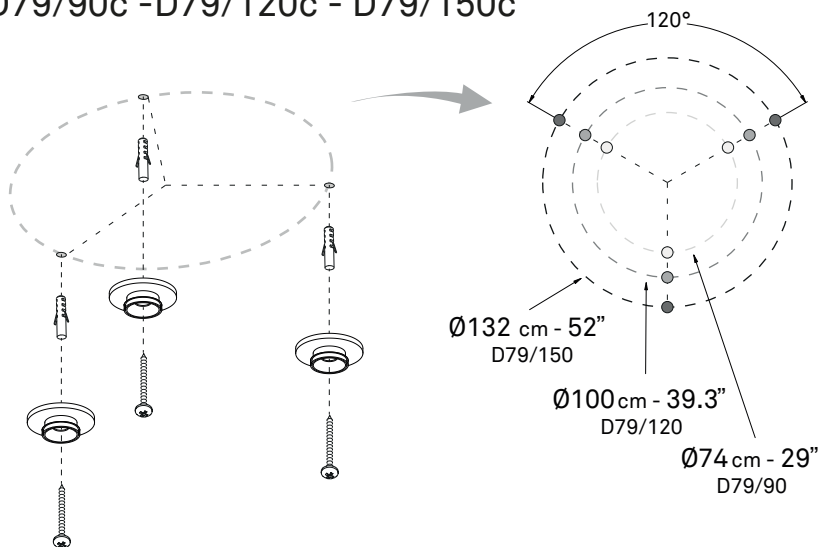

SILENZIO

design Monica Armani

**LUCE
PLAN**

D79

D79R/25-D79R26

D79/90c

* L max - L min

MAX - 330 cm - 130"

MIN - 15 cm - 5,9"

D79/120c

D79/90c - D79/120c - D79/150c

a

b

D79R/25-D79R26

x 1

x 1

x 3

x 3

x 3

D79R/07

x 3

x 3

x 3

x 3

x 3

x 1

D79/90c - D79/120c - D79/150c

D79/90c - D79/120c - D79/150c

x3

x3

D79/90c - D79/120c - D79/150c

D79/90c - D79/120c - D79/150c