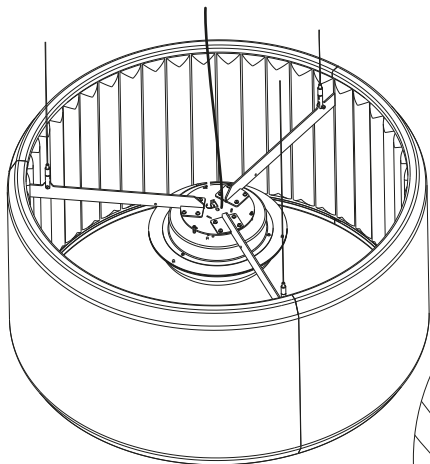

MIN - 15 cm - 5,9"

D79/120c

D79/90c - D79/120c - D79/150c

a

b

D79R/25-D79R26

x 1

x 1

x 3

x 1

D79/90c - D79/120c - D79/150c

D79/90c - D79/120c - D79/150c

x3

x3

D79/90c - D79/120c - D79/150c

D79/90c - D79/120c - D79/150c

D79R/25-D79R26

D79R/25

D79R/26

D79R/07

D79R/07

D79R/07

www.luceplan.com

D790IB104