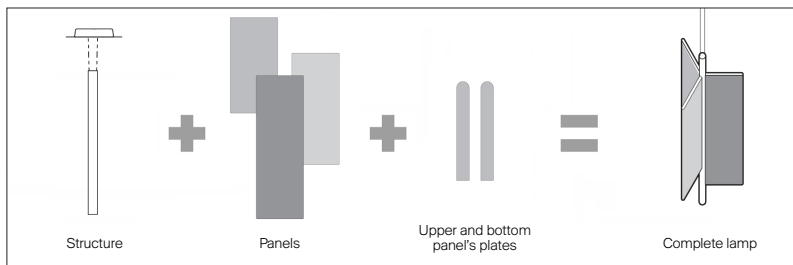

Certification: 

Item numbers: **Structure**
 D97/1D 1D970/1D0520 alu
 1D970/1D0501 black
 1.213 lm downward 1.334 lm upward

D97/2D 1D970/2D0520 alu
 1D970/2D0501 black

For all panel item numbers see page 4

Plate kit 11.8"
 D97/31 1D970/310020 alu
 1D970/310001 black

Plate kit 17.7"
 D97/32 1D970/320020 alu
 1D970/320001 black

D97/4 1D970/400000 Optional 2 lenses & mixer
 Beam 36° / 26°

The LED lamps cannot be changed in the luminaire