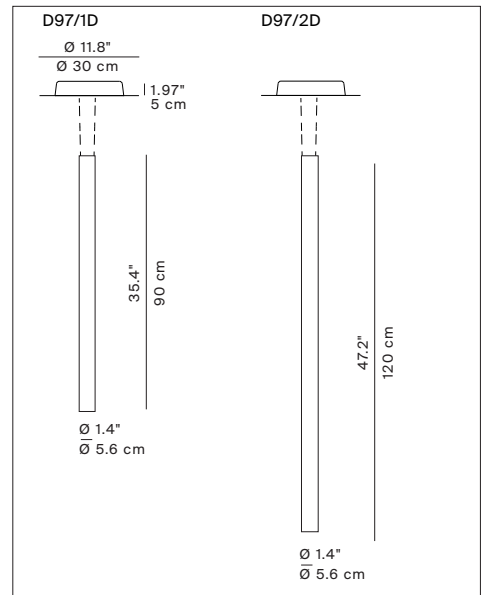

TRYPTA

design Stephen Burks

This spec sheet consists of 4 pages

Type: Suspension
Light source: dim to warm LED module 2 x 22,5W - 3000K - CRI97
dim @ 120V: 0-10V or Phase cut
dim @ 277V: 0-10V only
beam: 56° downward , 100° upward

Product use : Indoor

Material: Structure: Extruded aluminum
Panels: Frame aluminium, acoustic material covered with flame retardant fabric

Description : Trypta has a central cylindrical body around which to place three acoustic panels covered in flame-retardant knit fabric.

Certification:

Item numbers: **Structure**
D97/1D 1D970/1D0520 alu
1D970/1D0501 black
1.213 lm downward 1.334 lm upward

D97/2D 1D970/2D0520 alu
1D970/2D0501 black

For all panel item numbers see page 4

Plate kit 11.8"
D97/31 1D970/310020 alu
1D970/310001 black

Plate kit 17.7"
D97/32 1D970/320020 alu
1D970/320001 black

D97/4 1D970/400000 Optional 2 lenses & mixer
Beam 36° / 26°