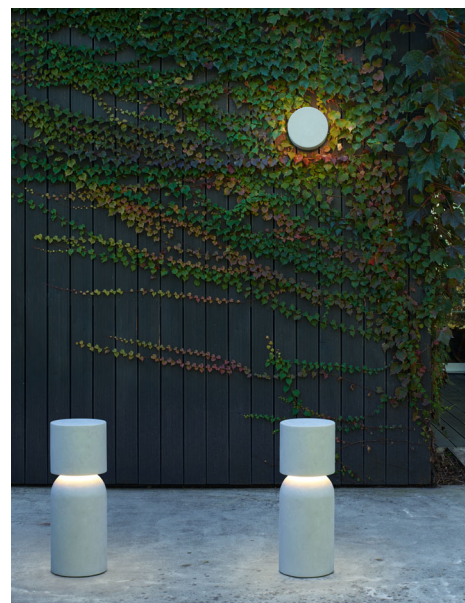

Nui

Design Meneghello Paoletti Associati

Type:	Floor outdoor	
Lamps:	LED 14W, 3000K, CRI 90 available with: on/off LED remote driver (*) dimmable push/DALI remote driver (*) 696 lm	EEL: A+
Product use:	Outdoor	
Materials:	Structure: concrete Diffusor: PMMA Internal support stem: steel Optic: die-cast aluminium	
Colors:	Concrete grey	

Description: Balance, symbiosis and interaction: the crux of the design of the NUI collection of outdoor floor lamps lies in the relationship between two overlaid cylindrical volumes that interact in a dynamic of reciprocal completion. Parts of a single whole, these two volumes take on different, complementary roles.

Reference code:	A02TA1	1A020TA10028	base
	A02TA2	1A020TA20028	top cover
	A02LC1	1A020LC10000	optic + stem

remote driver (*)
(the junction box is recommended watertight IP68)
D98/5 1D980/050000 independent on/off driver
D94/1 1D940/100000 independent push/DALI driver

A02TA1 + A02TA2 + A02LC1