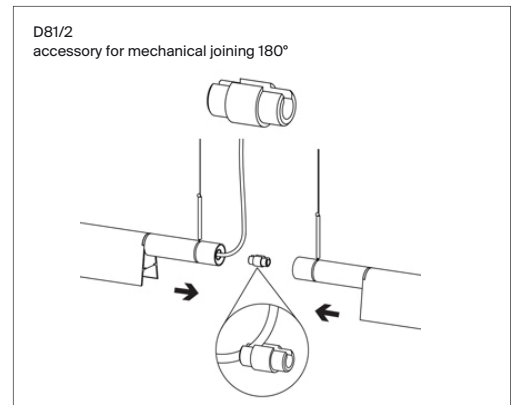

COMPENDIUM

Friends of Hue

design Daniel Rybakken, 2017

- Type: Suspension
- Lamps: LED 43W ^(*)
light strip Hue white ambience (tunable white)
dimmable
Color temperature range 2200-6500K
Bridge switch dimmer Hue excluded
- Product use: Indoor
- Materials: Profile in extruded aluminum anodized in various colors.
- Colors: Black, brass, aluminum

Rating:   220-240 V ~ 50/60 Hz
IP20

Marking: 

Reference code:	Structure		
	D81SH	1D810S0H0030	brass
		1D810S0H0020	alu
		1D810S0H0001	black
	Accessory		
		1D810/200001	black
		1D810/300001	black

^(*) The LED lamps cannot be changed in the luminaire.
Power consumption by device