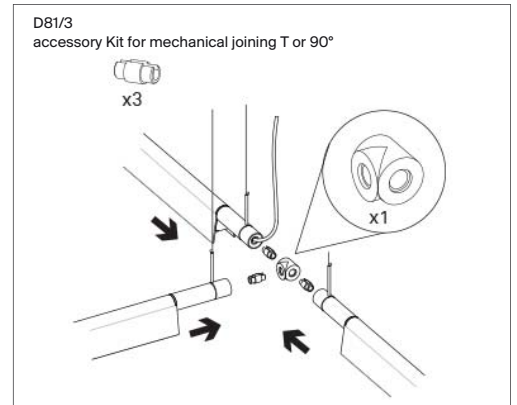

COMPENDIUM

Friends of Hue

design Daniel Rybakken, 2017

- Type: Suspension
- Lamps: LED 43W ^(*)
light strip Hue white ambience (tunable white)
dimmable
Color temperature range 2200-6500K
Bridge switch dimmer Hue excluded
- Product use: Indoor
- Materials: Profile in extruded aluminum anodized in various colors.
- Colors: Black, brass, aluminum

Rating:   220-240 V ~ 50/60 Hz
IP20

Marking: 

Reference code:	Structure		
	D81SH	1D810S0H0030	brass
		1D810S0H0020	alu
		1D810S0H0001	black
	Accessory		
		1D810/200001	black
		1D810/300001	black

^(*) The LED lamps cannot be changed in the luminaire.
Power consumption by device