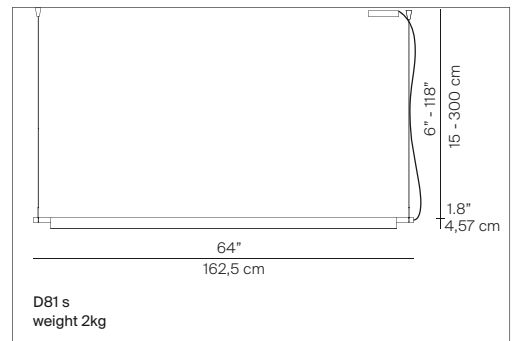

COMPENDIUM

Friends of Hue

design Daniel Rybakken, 2017

- Type: Suspension
- Lamps: LED 43W ^(*)
light strip Hue white ambience (tunable white)
dimmable
Color temperature range 2200-6500K
Bridge switch dimmer Hue excluded
- Product use: Indoor
- Materials: Profile in extruded aluminum anodized in various colors.
- Colors: Black, brass, aluminum

Rating:   220-240 V ~ 50/60 Hz
IP20

Marking: 

Reference code:	Structure		
	D81SH	1D810S0H0030	brass
		1D810S0H0020	alu
		1D810S0H0001	black
	Accessory		
		1D810/200001	black
		1D810/300001	black

^(*) The LED lamps cannot be changed in the luminaire.
Power consumption by device