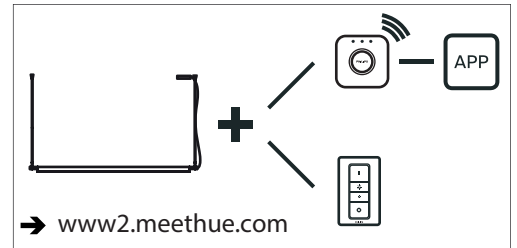

COMPENDIUM

Friends of Hue

design Daniel Rybakken, 2017

- Type: Suspension
- Lamps: LED 43W ^(*)
light strip Hue white ambience (tunable white)
dimmable
Color temperature range 2200-6500K
Bridge switch dimmer Hue excluded
- Product use: Indoor
- Materials: Profile in extruded aluminum anodized in various colors.
- Colors: Black, brass, aluminum

Rating:   220-240 V ~ 50/60 Hz
IP20

Marking: 

Reference code:	Structure		
	D81SH	1D810S0H0030	brass
		1D810S0H0020	alu
		1D810S0H0001	black
	Accessory		
		1D810/200001	black
		1D810/300001	black

^(*) The LED lamps cannot be changed in the luminaire.
Power consumption by device