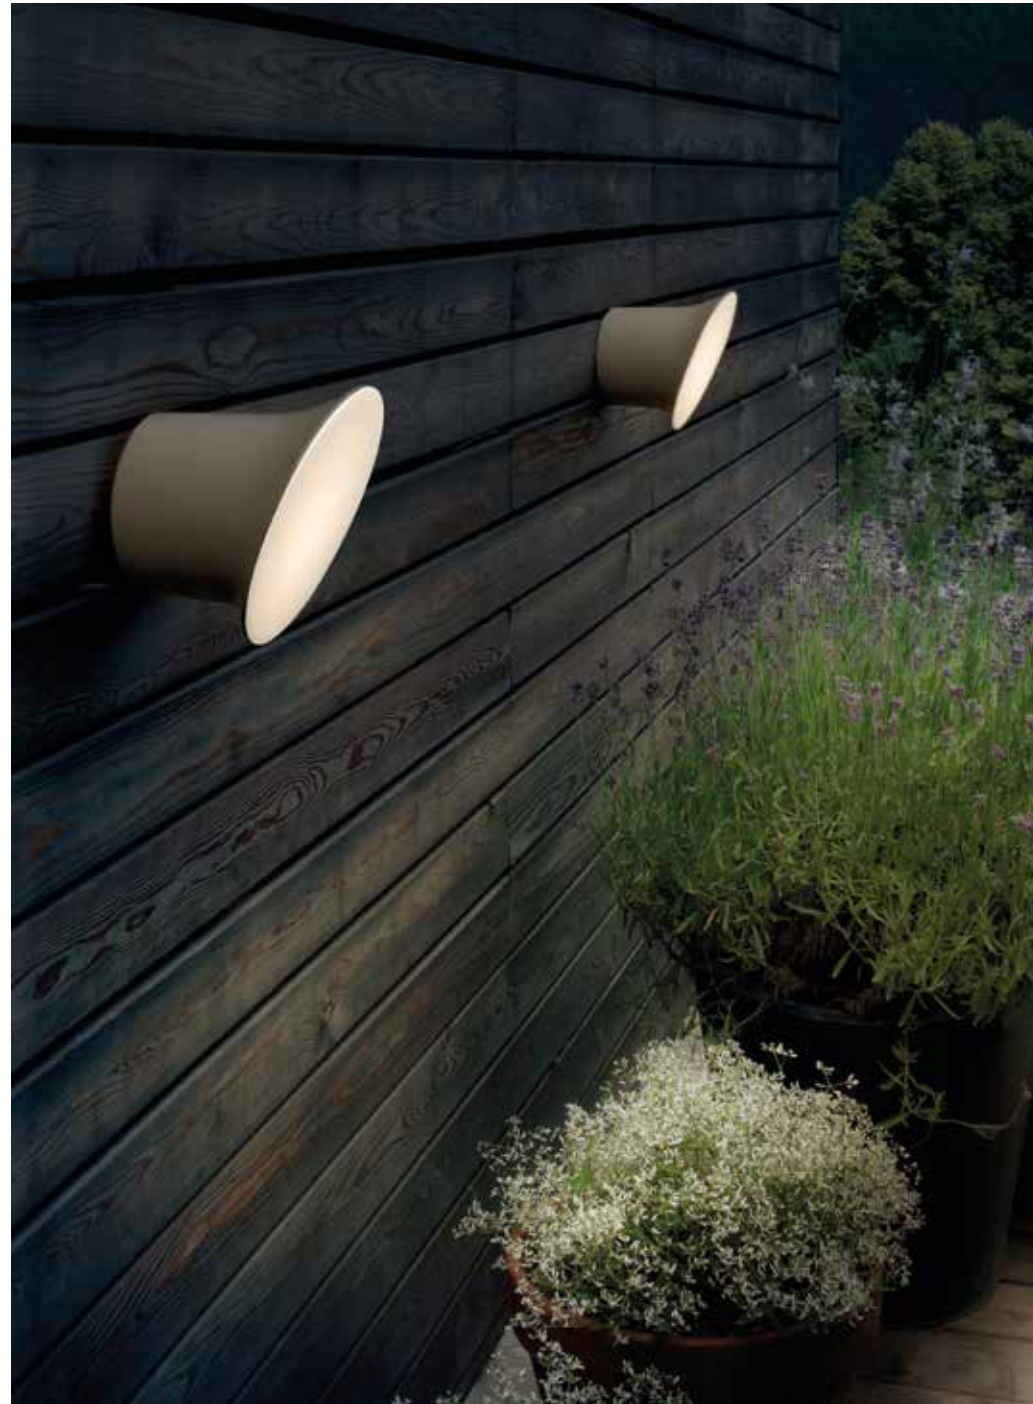

* Power consumption by device

MOD. Écran In&Out

LUCEPLAN 2019/20