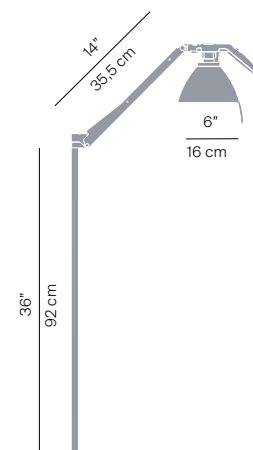

D33N/1
base