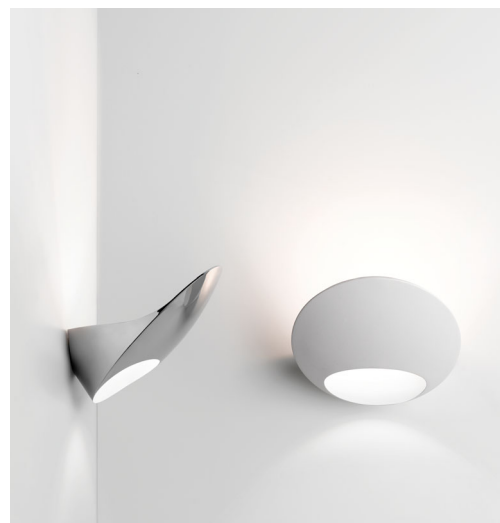

GARBÍ

design David Dolcini 2016

**LUCE
PLAN**

Type:	Wall	
Light source:	LED 34W 2700K 1.932 lm dimmable phase cut 220-240V~ 50/60Hz	EEL: A
Product use:	Indoor	
Materials:	Die-cast and deep-drawn aluminium	
Colors:	Chrome / White Textured white	
Description:	Garbí is a wall lamp, a single solid volume made of soft, regular surfaces that meet to create precise edges. The indirect light from the LED source combined with that of the space enhance its solid image, gently shaped surfaces and angles, for a striking graphic effect.	

Insulation class: 

Reference code: **D90**
1D90NAW00002 Textured white
1D90NAW00018 Metal/ White

Recommended TRIAC Dimmers at AC 220-240V~ 50/60Hz

Company	Model
GIRA	30200
JUNG	225 NV DE
KOPP	8068
BUSCH	2247U
GET	-
ZANO	ZANOWH250
MERTEN	572599
MK	50074091-001
IKEA	E0902 DIM
IKEA	EED100PRS
IKEA	SED300FHS
IKEA	EED20PRS
IKEA	EED200BRS