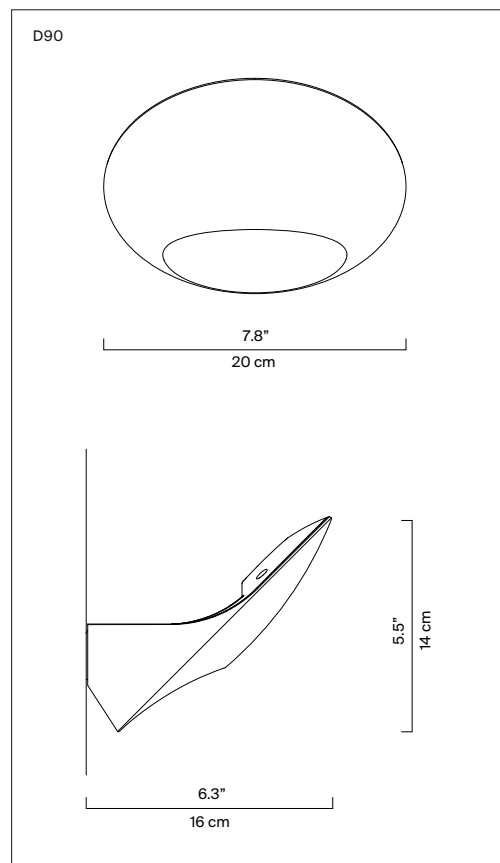

^(*)The LED module cannot be replaced