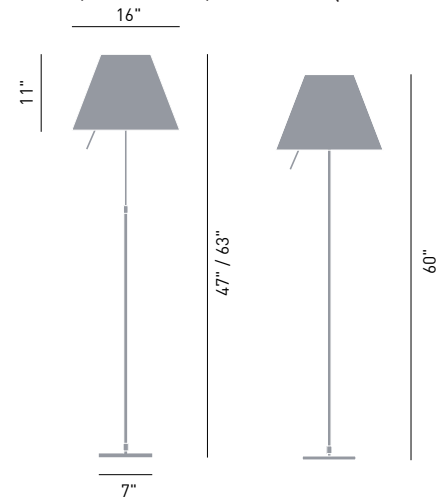

COSTANZA

design Paolo Rizzatto, 1986

**LUCE
PLAN**

Type: Floor

Light source: D13 t - D13 tc
100W A-19 soft white med.base
D13 tif - D13 tific
150W A-21 soft white med. base

Product use: Indoor

Materials: Aluminium stem, interchangeable polycarbonate silkscreened shade

Colors: Structure in alu, metal gun (only for complete version)
Shade in blue, ivory, pistachio, orange, red, black, white

Description: Ethereal and uncluttered, this lamp fits naturally into any setting. Costanza is an archetypal example of modern, colourful elegance. The polycarbonate diffuser rests on the aluminium structure at two points alone.

Certifications: (only for D13 tif - D13 tific)

Awards: Lampe d'Argent SIL/Paris, 1988

Reference code: Complete Version
D13 tc
1D13NT00C520 alu body/white shade

D13 tific
1D13NT01C520 alu body/white shade

Structure

D13 t.	1D13NT000520	alu
D13 tif	1D13NT01F520	alu
	1D13NT01F503	off white
D13 t.i.	1D13NT000520	brass

Shade

D13/1	1D13N0100502	white

Mezzo Tono collection

D13/1/2	1D13N0100537	comfort green
	1D13N0100524	edgy pink
	1D13N0100534	mistic white
	1D13N0100538	soft skin
	1D13N0100539	shaded stone

Radiouse collection

D13/1/2	1D13N0100508	primay red
	1D13N0100501	liquorice black
	1D13N0100536	petroleum blue
	1D13N0100506	smart yellow
	1D13N0100505	concrete grey