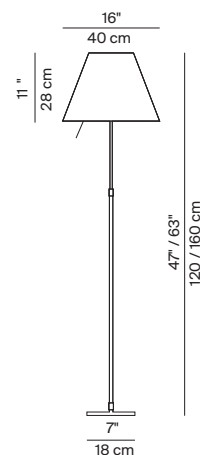

D13t L
sensor dimmer