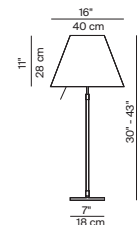

COSTANZA LED

design Paolo Rizzatto, 1986/2014

Type: Table, floor, suspension

Light source: LED 23W 2700K
Table: on/off switch
Floor: sensor dimmer 120V~
Suspension: sensor dimmer 0-10V trailing edge @ 120~ only

Product use: Indoor

Materials: aluminium body
interchangeable polycarbonate silkscreened shade

Colors: Structure in alu
Shade in white, comfort green, edgy pink, mistic white, soft skin, shaded stone, primary red, liquorice black, petroleum blue, smart yellow, concrete grey

Description: The evolution of LED technology has made it possible to update the Costanza lamp without altering the functional quality and essential lines of the classic version

Certifications: c

Reference code: Structure

D13i L	1D13L=010520	alu
D13t L	1D13LT000520	alu
D13sasL	1D13LSA00520	alu

Shade

D13/1/4	1D13N0100502	white

Mezzo Tono collection

D13/1/2	1D13N0100537	comfort green
	1D13N0100524	edgy pink
	1D13N0100534	mistic white
	1D13N0100538	soft skin
	1D13N0100539	shaded stone

Radieuse collection

D13/1/2	1D13N0100508	primay red
	1D13N0100501	liquorice black
	1D13N0100536	petroleum blue
	1D13N0100506	smart yellow
	1D13N0100505	concrete grey

The LED lamps cannot be changed in the luminaire