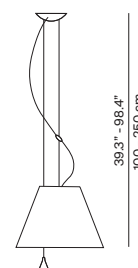

D13sasL
dimmable by wall dimmer