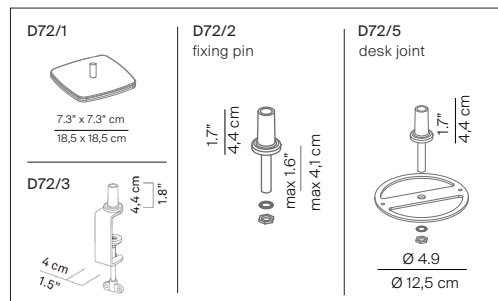

OTTO WATT

design Alberto Meda / Paolo Rizzatto, 2011

Type: Table
 Light source : 10W LED 3000K dimmable
 Product use: Indoor
 Materials: Aluminium
 Colors: Mirror, black soft-touch, white
 Description: A perfect desktop companion and reinterpretation of the classic spring lamp, Otto Watt stands out for its slim yet solid lines, granting stability and easy handling. The dimmable LED makes it possible to vary light intensity, providing ideal brightness for any situation, from moments of relaxation to activities that require great precision.

Certification

Reference code: **structure**
D72N1 1D720=N10518 mirror
 1D720=N10501 black soft-touch
 1D720=N10502 white

Accessories
D72/1 1D72/1000018 table base mirror
 1D72/1000001 table base black soft-touch
 1D72/1000002 table base white
D72/2 1D72/2000018 fixing pin mirror
 1D72/2000001 fixing pin black soft-touch
 1D72/2000002 fixing pin white
D72/3 1D72/3000018 clamp mirror
 1D72/3000001 clamp black soft-touch
 1D72/3000002 clamp white
D72/5 1D72/5000018 desk joint mirror
 1D72/5000001 desk joint black soft-touch
 1D72/5000002 desk joint white