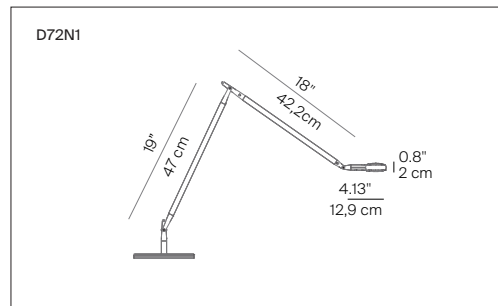

OTTO WATT

design Alberto Meda / Paolo Rizzatto, 2011

Type: Table
 Light source : 10W LED 3000K dimmable
 Product use: Indoor
 Materials: Aluminium
 Colors: Mirror, black soft-touch, white
 Description: A perfect desktop companion and reinterpretation of the classic spring lamp, Otto Watt stands out for its slim yet solid lines, granting stability and easy handling. The dimmable LED makes it possible to vary light intensity, providing ideal brightness for any situation, from moments of relaxation to activities that require great precision.

Certification

Reference code: **structure**
D72N1 1D720=N10518 mirror
 1D720=N10501 black soft-touch
 1D720=N10502 white

Accessories
D72/1 1D72/1000018 table base mirror
 1D72/1000001 table base black soft-touch
 1D72/1000002 table base white
D72/2 1D72/2000018 fixing pin mirror
 1D72/2000001 fixing pin black soft-touch
 1D72/2000002 fixing pin white
D72/3 1D72/3000018 clamp mirror
 1D72/3000001 clamp black soft-touch
 1D72/3000002 clamp white
D72/5 1D72/5000018 desk joint mirror
 1D72/5000001 desk joint black soft-touch
 1D72/5000002 desk joint white