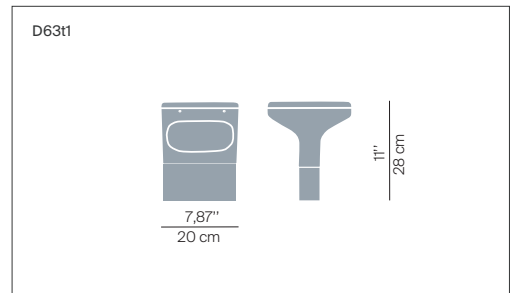

SKY

design Alfredo Häberli, 2007

**LUCE
PLAN**

Type: Floor

Light source: D63t1. L   2 x LED E14   EEL: A

Product use: Outdoor

Materials: body and cover in die cast aluminium, polycarbonate diffuser

Colors: Structure in white, alu, chestnut

Description: Series of lamps with IP65 protection, with a simple and elegant design that fits in perfectly with any outdoor space. The head distributes light evenly while hiding the light sources.

Certifications: **IP65**

Insulation class:

Awards: Lights of the future(L+B/Frankfurt) 2008, prize
Red dot Design Award 2008, honorable mention
Wallpaper Award 2009, best outdoor light
XXII Compasso d'Oro ADI 2011, selection

Reference code: Structure

D63t1. L	1D630T1LE020	alu
	1D630T1LE002	white
	1D630T1LE013	chestnut