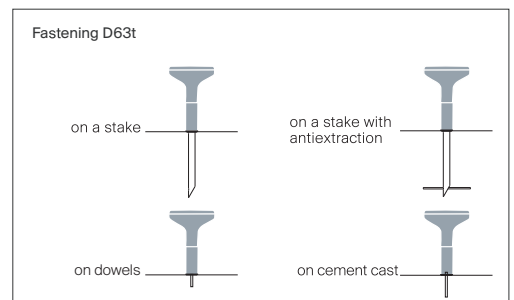

SKY

design Alfredo Häberli, 2007

**LUCE
PLAN**

Type: Floor

Light source: D63t1. L   2 x LED E14   EEL: A

Product use: Outdoor

Materials: body and cover in die cast aluminium, polycarbonate diffuser

Colors: Structure in white, alu, chestnut

Description: Series of lamps with IP65 protection, with a simple and elegant design that fits in perfectly with any outdoor space. The head distributes light evenly while hiding the light sources.

Certifications: **IP65**

Insulation class:

Awards: Lights of the future(L+B/Frankfurt) 2008, prize
Red dot Design Award 2008, honorable mention
Wallpaper Award 2009, best outdoor light
XXII Compasso d'Oro ADI 2011, selection

Reference code: Structure

D63t1. L	1D630T1LE020	alu
	1D630T1LE002	white
	1D630T1LE013	chestnut