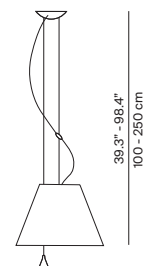

COSTANZA LED

design Paolo Rizzato

Type: Table, floor, suspension

Light source: LED 23W 2700K CRI 80
Table: on/off switch
Floor: sensor dimmer 120V~
Suspension: dimmer 0-10V trailing edge @ 120~ only

Product use: Indoor

Materials: aluminium body
interchangeable polycarbonate silkscreened shade

Colors: Structure in alu
Shade in white, comfort green, edgy pink, mistic white, soft skin, shaded stone, primary red, liquorice black, petroleum blue, smart yellow, concrete grey

Description: The evolution of LED technology has made it possible to update the Costanza lamp without altering the functional quality and essential lines of the classic version

Certifications: c

Reference code: Structure

D13i L	1D13L=010520	alu
D13t L	1D13LT000520	alu
D13sasL	1D13LSA00520	alu

Shade

D13/1/4	1D13N0100502	white

Mezzo Tono collection

D13/1/2	1D13N0100537	comfort green
	1D13N0100524	edgy pink
	1D13N0100534	mistic white
	1D13N0100538	soft skin
	1D13N0100539	shaded stone

Radieuse collection

D13/1/2	1D13N0100508	primay red
	1D13N0100501	liquorice black
	1D13N0100536	petroleum blue
	1D13N0100506	smart yellow
	1D13N0100505	concrete grey

The LED lamps cannot be changed in the luminaire