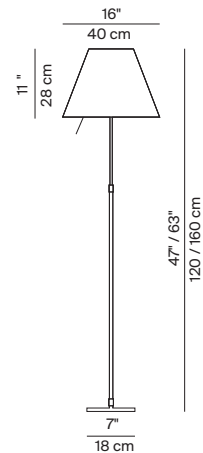

D13t L
sensor dimmer