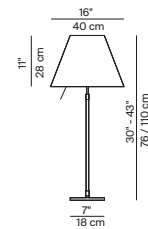

COSTANZA LED

design Paolo Rizzato

Type: Table, floor, suspension

Light source: LED 23W 2700K CRI 80
Table: on/off switch
Floor: sensor dimmer 120V~
Suspension: dimmer 0-10V trailing edge @ 120~ only

Product use: Indoor

Materials: aluminium body
interchangeable polycarbonate silkscreened shade

Colors: Structure in alu
Shade in white, comfort green, edgy pink, mistic white, soft skin, shaded stone, primary red, liquorice black, petroleum blue, smart yellow, concrete grey

Description: The evolution of LED technology has made it possible to update the Costanza lamp without altering the functional quality and essential lines of the classic version

Certifications: c

Reference code: Structure

D13i L	1D13L=010520	alu
D13t L	1D13LT000520	alu
D13sasL	1D13LSA00520	alu

Shade

D13/1/4	1D13N0100502	white

Mezzo Tono collection

D13/1/2	1D13N0100537	comfort green
	1D13N0100524	edgy pink
	1D13N0100534	mistic white
	1D13N0100538	soft skin
	1D13N0100539	shaded stone

Radieuse collection

D13/1/2	1D13N0100508	primay red
	1D13N0100501	liquorice black
	1D13N0100536	petroleum blue
	1D13N0100506	smart yellow
	1D13N0100505	concrete grey

The LED lamps cannot be changed in the luminaire