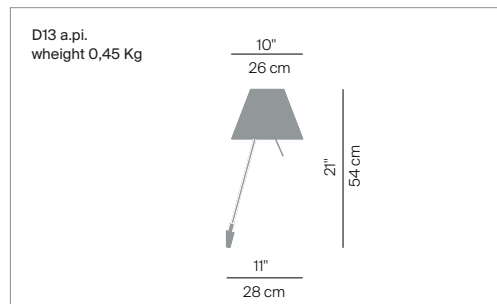

COSTANZINA

design Paolo Rizzatto

**LUCE
PLAN**

1. Type: Wall
2. Light source: LED E14
   42W HSGSA E14
   12W FB E14 energy saver
3. Product use: Indoor
4. Materials: Aluminium stem interchangeable polycarbonate silkscreened shade
5. Colors: Structure in alu, black
   Shade in white, comfort green, edgy pink, mistic white, soft skin, shaded stone, primary red, liquorice black, petroleum blue, smart yellow, concrete grey
6. Description: This lamp emits a warm and pleasant glow through light and interchangeable polycarbonate shades that cheers up the environment. The rod-switch is within easy reach next to the source of light.

Insulation class:

Awards: Part of the permanent Architecture and Design collection of MoMA, Museum of Modern Art, New York

Reference code: Structure
D13 a.pi. 1D13ANP00020 alu
1D13ANP00017 black

Shade
D13/31 9D1331437702 white

Mezzo Tono collection
D13/31 9D1331437737 comfort green
9D1331437724 edgy pink
9D1331437734 mistic white
9D1331437738 soft skin
9D1331437739 shaded stone

Radieuse collection
D13/31 9D1331437708 primay red
9D1331437701 liquorice black
9D1331437736 petroleum blue
9D1331437706 smart yellow
9D1331437705 concrete grey