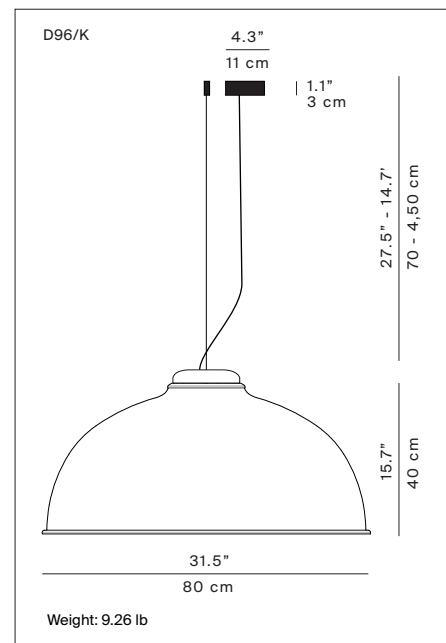

FAREL

Design Diego Sferrazza

**LUCE
PLAN**

Type: Suspension
Light source: LED 23W 2700K CRI 90
Internal lampshade white: 1.268 lm - black 1.137 lm
LED 23W 3000K CRI 90
Internal lampshade white: 1.317 lm - black 1.180 lm
Dimmable push DALI
LED E27 dimmable / MAX 70W HGSA E27

Product use: Indoor / acoustic solution

Materials: Shade: Flame retardant acoustic material and fabric.
100% recycled outside & 60% recycled inside. Luceplan has embraced the SEAQUAL initiative, a project to clean the seas from plastic waste. Rings and heat sink in coated aluminium.

Colors: **Rings and heat sink:** Matt alu, matt black and matt brass
External / Internal lampshade:
Light grey / White Rust / Black
Dark grey / White Ocher / Black

Description: For the first time in the Luceplan catalogue, Farel introduces an iconic dome structure, a neutral geometric form proposed in sound-absorbing thermoformed material with outer fabric cladding.

Rating: D96/6D - D96/6DW
220-240 V ~ 50/60 Hz, 23W
D96/1EB - D96/1EN
220-240 V ~ 50/60 Hz

Insulation class and mark: