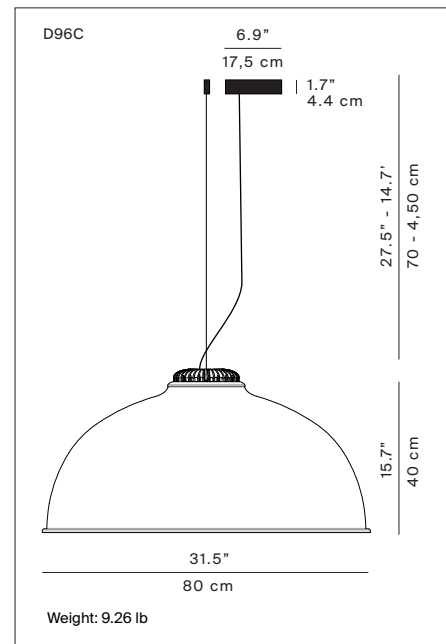

FAREL

Design Diego Sferrazza

**LUCE
PLAN**

Type: Suspension
Light source: LED 23W 2700K CRI 90
Internal lampshade white: 1.268 lm - black 1.137 lm
LED 23W 3000K CRI 90
Internal lampshade white: 1.317 lm - black 1.180 lm
Dimmable push DALI
LED E27 dimmable / MAX 70W HGSA E27

Product use: Indoor / acoustic solution

Materials: Shade: Flame retardant acoustic material and fabric.
100% recycled outside & 60% recycled inside. Luceplan has embraced the SEAQUAL initiative, a project to clean the seas from plastic waste. Rings and heat sink in coated aluminium.

Colors: **Rings and heat sink:** Matt alu, matt black and matt brass
External / Internal lampshade:
Light grey / White Rust / Black
Dark grey / White Ocher / Black

Description: For the first time in the Luceplan catalogue, Farel introduces an iconic dome structure, a neutral geometric form proposed in sound-absorbing thermoformed material with outer fabric cladding.

Rating: D96/6D - D96/6DW
220-240 V ~ 50/60 Hz, 23W
D96/1EB - D96/1EN
220-240 V ~ 50/60 Hz

Insulation class and mark: