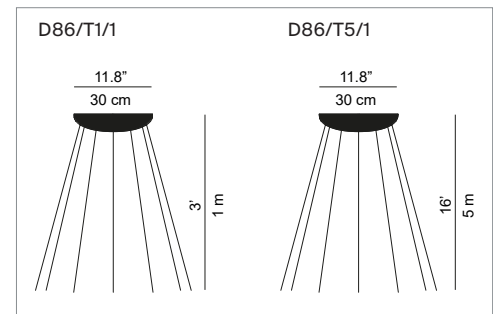

MESH

Design Francisco Gomez Paz

**LUCE
PLAN**

- Type: Suspension
- Light source: LED 65W 2700K
ON/OFF & Phase cut Dimming
- Product use: Indoor
- Materials: Structure in steel, lenses in polycarbonate
- Colors: Black
- Description: Based on experimentation with the potential of LEDs, a technology that permits separation into very small units, Mesh is a dramatic and highly innovative project.

Marking: 

Reference code: **Structure**
D86N 1D860N000001 black

Canopies
D86/T1/1 1D860/T11501 dimmable phase cut, 3'
D86/T5/1 1D860/T51501 dimmable phase cut, 16'

NOTE: The final shape of the luminaire may vary according to the length of the suspension cables.