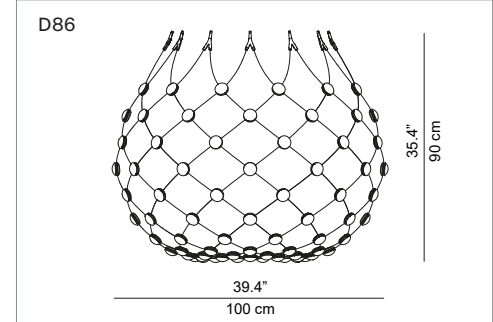

MESH

Design Francisco Gomez Paz

**LUCE
PLAN**

- Type: Suspension
- Light source: LED 65W 2700K
ON/OFF & Phase cut Dimming
- Product use: Indoor
- Materials: Structure in steel, lenses in polycarbonate
- Colors: Black
- Description: Based on experimentation with the potential of LEDs, a technology that permits separation into very small units, Mesh is a dramatic and highly innovative project.

Marking: 

Reference code: **Structure**
D86N 1D860N000001 black

Canopies
D86/T1/1 1D860/T11501 dimmable phase cut, 3'
D86/T5/1 1D860/T51501 dimmable phase cut, 16'

NOTE: The final shape of the luminaire may vary according to the length of the suspension cables.