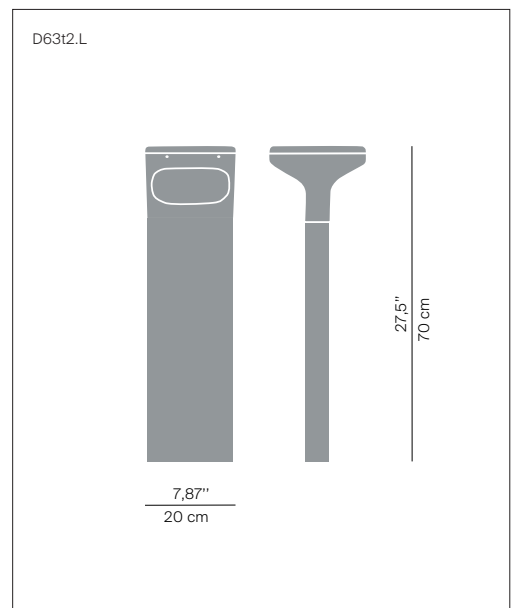

SKY

design Alfredo Häberli

**LUCE
PLAN**

Type:	Floor		
Light source:	D63t2.L	2 x LED E14	EEL: A
Product use:	Outdoor		
Materials:	body and cover in die cast aluminium, polycarbonate diffuser		
Colors:	Structure in white, alu, chestnut		
Description:	Series of lamps with IP65 protection, with a simple and elegant design that fits in perfectly with any outdoor space. The head distributes light evenly while hiding the light sources.		
Certifications:	IP65		
Insulation class:	⊕ ⊖ CE		
Awards:	Lights of the future(L+B/Frankfurt) 2008, prize Red dot Design Award 2008, honorable mention Wallpaper Award 2009, best outdoor light XXII Compasso d'Oro ADI 2011, selection		
Reference code:	Structure		
	D63t2.L	1D630T2LE020	alu
		1D630T2LE002	white
		1D630T2LE013	chestnut

*The LED lamps cannot be changed in the luminaire