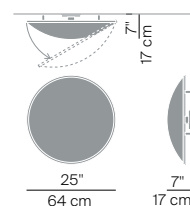

TRAMA

design L. Balestrini/ P. Longhi

**LUCE
PLAN**

Type:	Wall, Ceiling
Light source:	D14 a. 3 x 70W HSGSA E27 3 x LED E27
	D14 a.pi. 3 x 42W HSGSA E27 3 x LED E27
Product use:	Indoor
Materials:	Aluminium body, weft-silkscreened polycarbonate diffuser pyrex glass for safety
Colors:	Structure in alu Diffuser in white
Description:	A neoclassic sense of equilibrium for a modern lamp. The shape and silk-screening of the polycarbonate diffuser allow intense and uniform light to be emitted. The handy system of magnetic hinges allows the lamp to be opened easily for any maintenance operation to be carried out.

Insulation class and mark: 

Rating: 220-240 V ~ 50/60 Hz

Reference code:	D14 a.	1D14A0000020	alu
	D14 a.pi.	1D14A1PI0020	alu

D14 a. - D14 a.fe

weight 2,650 Kg

D14 a.pi - D14 a.pi.fe

weight 1,620 Kg