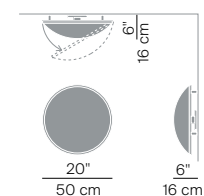

weight 2,650 Kg

D14 a.pi - D14 a.pi.fe