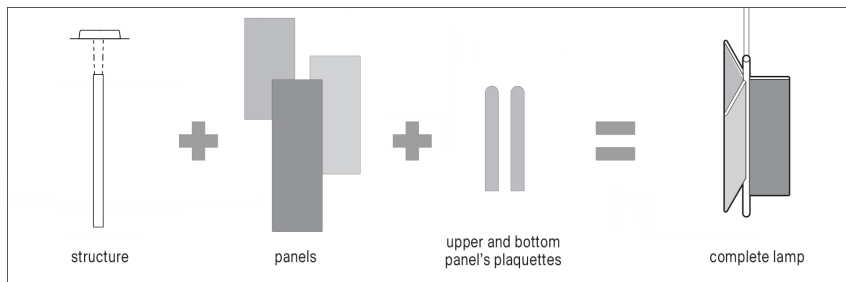

The LED lamps cannot be changed in the luminaire