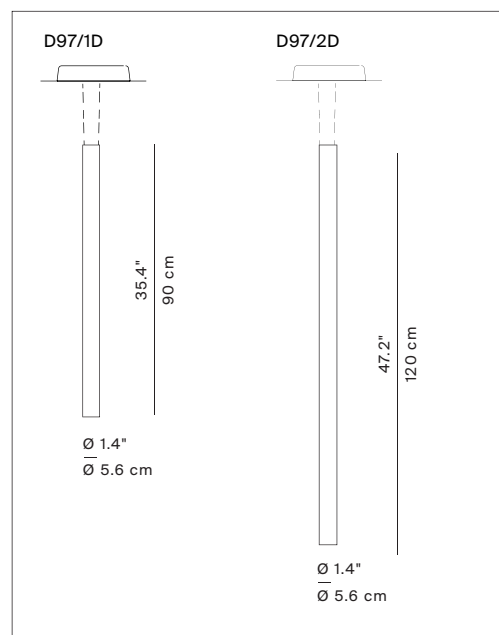

# TRYPTA

design Stephen Burks

Type: Suspension  
 Light source: dim to warm LED module  
 2 x 20W (1) 3000K - 1800K CRI 97 dimmable push/DALI  
 Downward: 1.335 lm  
 Upward: 1.213 lm  
 Product use : Indoor  
 Material: Structure: Extruded aluminum  
 Panels: Frame aluminium, acoustic material covered with flame retardant fabric  
 Description : Trypta has a central cylindrical body around which to place three acoustic panels covered in flame-retardant knit fabric.

Insulation class:   

Reference code: Structure  
 D97/1D 1D970/1D0020 alu  
 1D970/1D0001 black  
 D97/2D 1D970/2D0020 alu  
 1D970/2D0001 black

**For all panel item numbers see page 4**

Plate kit 30 cm  
 D97/31 1D970/310020 alu  
 1D970/310001 black  
 Plate kit 45 cm  
 D97/31 1D970/320020 alu  
 1D970/320001 black  
 D97/4 1D970/400000 Optional 2 lenses & mixer  
 Beam 36° / 26°

## Suggested configurations

Panels 30 cm width	Body L 90 cm 3 panels 30 x 60 cm flat version	Body L 120 cm 3 panels 30 x 60 cm shift version	Body L 120 cm 1 panel 30 x 60 cm 1 panel 30 x 75 cm 1 panel 30 x 90 cm mixed version	Body L 120 cm 3 panels 30 x 90 cm flat version
	D97/1D + 3 x D97C36	D97/2D + 3 x D97C36	D97/2D + 1 x D97C36 1 x D97C37 1 x D97C39	D97/2D + 3 x D97C39

Panels 45 cm width	Body L 90 cm 3 panels 45 x 60 cm flat version	Body L 120 cm 3 panels 45 x 60 cm shift version	Body L 120 cm 1 panel 45 x 60 cm 1 panel 45 x 75 cm 1 panel 45 x 90 cm mixed version	Body L 120 cm 3 panels 45 x 90 cm flat version
	D97/1D + 3 x D97C46	D97/2D + 3 x D97C46	D97/2D + 1 x D97C46 1 x D97C47 1 x D97C49	D97/2D + 3 x D97C49