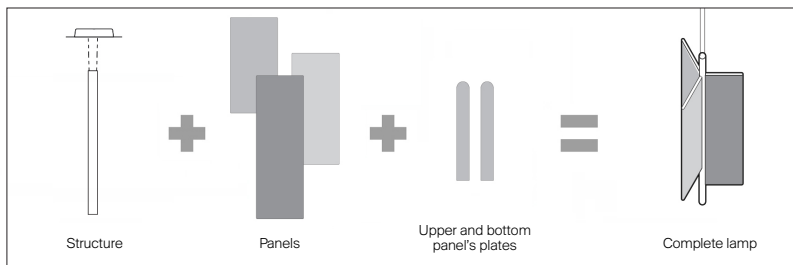

D97/31 1D970/310020 alu  
 1D970/310001 black

**Plate kit 17.7"**

D97/32 1D970/320020 alu  
 1D970/320001 black

D97/4 1D970/400000 Optional 2 lenses & mixer  
 Beam 36° / 26°

The LED lamps cannot be changed in the luminaire

## Suggested configurations

<b>Panels 11.8" width</b>	Body L 35.4" 3 panels 11.8" x 23.6" flat version	Body L 47.2" 3 panels 11.8" x 23.6" shift version	Body L 47.2" 1 panel 11.8" x 23.6" 1 panel 11.8" x 29.5" 1 panel 11.8" x 35.4" mixed version	Body L 47.2" 3 panels 11.8" x 35.4" flat version
-------------------------------	--	---	--	--