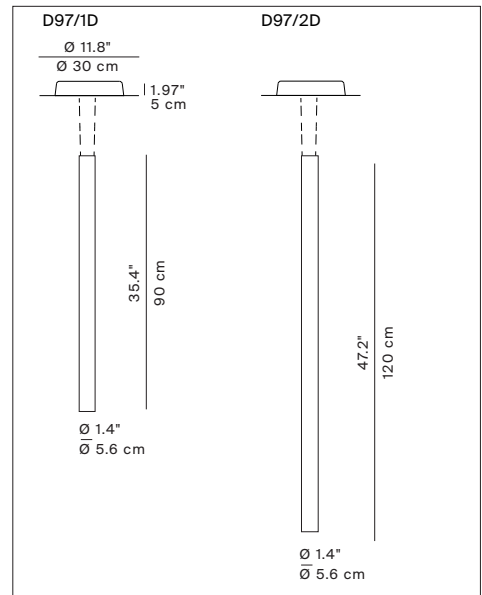

Certification:  us (Pending)

Item numbers: **Structure**  
 D97/1D 1D970/1D0520 alu  
 1D970/1D0501 black  
 D97/2D 1D970/2D0520 alu  
 1D970/2D0501 black

For all panel item numbers see page 4

**Plate kit 11.8"**

D97/31 1D970/310020 alu  
 1D970/310001 black

**Plate kit 17.7"**

D97/32 1D970/320020 alu  
 1D970/320001 black

D97/4 1D970/400000 Optional 2 lenses & mixer  
 Beam 36° / 26°

The LED lamps cannot be changed in the luminaire

## Suggested configurations

<b>Panels 11.8" width</b>	Body L 35.4" 3 panels 11.8" x 23.6" flat version	Body L 47.2" 3 panels 11.8" x 23.6" shift version	Body L 47.2" 1 panel 11.8" x 23.6" 1 panel 11.8" x 29.5" 1 panel 11.8" x 35.4" mixed version	Body L 47.2" 3 panels 11.8" x 35.4" flat version
-------------------------------	--	---	--	--

D97/1D +  
3 x D97C36

D97/2D +  
3 x D97C36

D97/2D +  
1 x D97C36  
1 x D97C37  
1 x D97C39

D97/2D +  
1 x D97C39

<b>Panels 17.7" width</b>	Body L 35.4" 3 panels 17.7" x 23.6" flat version	Body L 47.2" 3 panels 17.7" x 29.5" shift version	Body L 47.2" 1 panel 17.7" x 23.6" 1 panel 17.7" x 29.5" 1 panel 17.7" x 35.4" mixed version	Body L 47.2" 3 panels 17.7" x 35.4" flat version
-------------------------------	--	---	--	--