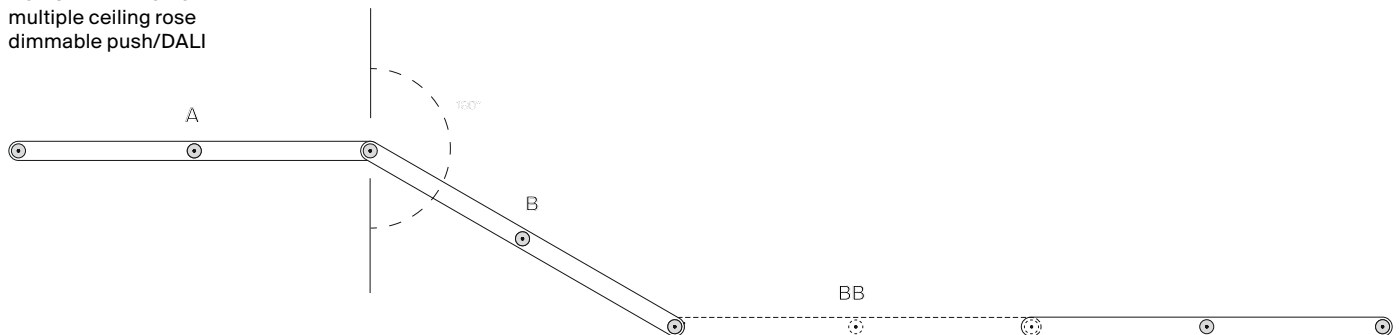

A078D + N x A079D multiple ceiling rose dimmable push/DALI

Light source

A07S20W / A07S20

max=350 mA_{dc} and V= 35V_{dc} SELV, 12W, 2700K or 3000K, CRI 90

Materials

Aluminium reflector, glass lens, steel ceiling rose

Finishes

Ceiling rose

Black

Finishes

Suspension

Blue*

Black

Red*

White