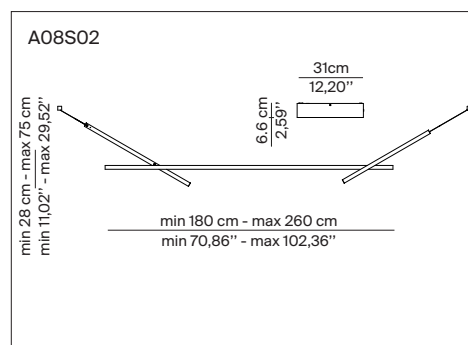

# ACROSS

design Pio & Tito Toso

Type: Suspension  
 Light source: **A08SW1:** led module 32W, 2700K, CRI 90, 24W dc SELV  
**A08S01:** led module 32W, 3000K, CRI 90, 24W dc SELV  
**A08SW2:** led module 56W, 2700K, CRI 90, 24W dc SELV  
**A08S02:** led module 56W, 3000K, CRI 90, 24W dc SELV  
 Product use: Indoor  
 Materials: Aluminium structure, polycarbonate diffuser  
 Colors: White, black  
 Description: Across is a versatile and dynamic lamp, ready to personalize any space, "crossing" it with a clear, distinctive graphic gesture. A linear suspension lamp composed of three interconnected axes of two different sizes, to create compositions with different images and levels of complexity.  
 Rating: 220-240 V ~ 50/60 Hz  
 A08S01/A08SW1 + A08/1D - A08/1T 37W  
 A08S02/A08SW2 + A08/1D - A08/1T 65W

Insulation class and marks:

	Structure 2700K			
Reference code:	<b>A08SW1</b>	1A080SW10002	white	1.985 lm
		1A080SW10001	black	1.515 lm
		1A080SW10010	blue	1.515 lm
		1A080SW10011	green	1.515 lm
	<b>A08SW2</b>	1A080SW20002	white	3.536 lm
		1A080SW20001	black	2.698 lm
		1A080SW20010	blue	2.698 lm
		1A080SW20011	green	2.698 lm

	Structure 3000K			
Reference code:	<b>A08S01</b>	1A080S010002	white	2.092 lm
		1A080S010001	black	1.596 lm
		1A080S010010	blue	1.596 lm
		1A080S010011	green	1.596 lm
	<b>A08S02</b>	1A080S020002	white	3.726 lm
		1A080S020001	black	2.843 lm
		1A080S020010	blue	2.843 lm
		1A080S020011	green	2.843 lm

	DALI ceiling rose		
Reference code:	<b>A08/1D</b>	1A080/01D002	white
		1A080/01D001	black

	Phase cut ceiling rose		
Reference code:	<b>A08/1T</b>	1A080/01T002	white
		1A080/01T001	black