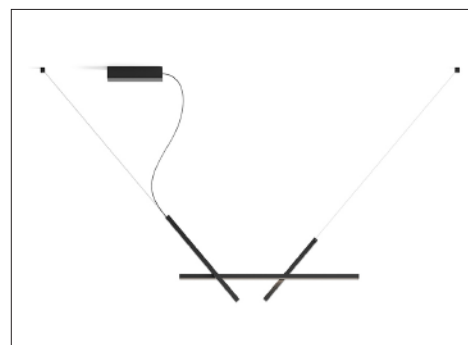

# ACROSS

design Pio & Tito Toso

Type: Suspension  
 Light source: **A08SW1:** led module 32W, 2700K, CRI 90, 24W dc SELV  
**A08S01:** led module 32W, 3000K, CRI 90, 24W dc SELV  
**A08SW2:** led module 56W, 2700K, CRI 90, 24W dc SELV  
**A08S02:** led module 56W, 3000K, CRI 90, 24W dc SELV  
 Product use: Indoor  
 Materials: Aluminium structure, polycarbonate diffuser  
 Colors: White, black  
 Description: Across is a versatile and dynamic lamp, ready to personalize any space, "crossing" it with a clear, distinctive graphic gesture. A linear suspension lamp composed of three interconnected axes of two different sizes, to create compositions with different images and levels of complexity.  
 Rating: 220-240 V ~ 50/60 Hz  
 A08S01/A08SW1 + A08/1D - A08/1T 37W  
 A08S02/A08SW2 + A08/1D - A08/1T 65W

Insulation class and marks:

	Structure 2700K			
Reference code:	<b>A08SW1</b>	1A080SW10002	white	1.985 lm
		1A080SW10001	black	1.515 lm
		1A080SW10010	blue	1.515 lm
		1A080SW10011	green	1.515 lm
	<b>A08SW2</b>	1A080SW20002	white	3.536 lm
		1A080SW20001	black	2.698 lm
		1A080SW20010	blue	2.698 lm
		1A080SW20011	green	2.698 lm

	DALI ceiling rose		
Reference code:	<b>A08/1D</b>	1A080/01D002	white
		1A080/01D001	black

	Phase cut ceiling rose		
Reference code:	<b>A08/1T</b>	1A080/01T002	white
		1A080/01T001	black