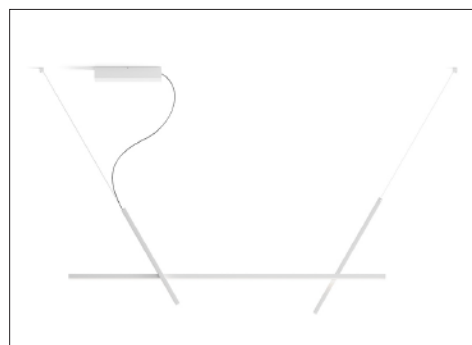

Insulation class and marks:

	Structure 2700K			
Reference code:	A08SW1	1A080SW10002	white	1.985 lm
		1A080SW10001	black	1.515 lm
		1A080SW10010	blue	1.515 lm
		1A080SW10011	green	1.515 lm
	A08SW2	1A080SW20002	white	3.536 lm
		1A080SW20001	black	2.698 lm
		1A080SW20010	blue	2.698 lm
		1A080SW20011	green	2.698 lm

	Structure 3000K			
Reference code:	A08S01	1A080S010002	white	2.092 lm
		1A080S010001	black	1.596 lm
		1A080S010010	blue	1.596 lm
		1A080S010011	green	1.596 lm
	A08S02	1A080S020002	white	3.726 lm
		1A080S020001	black	2.843 lm
		1A080S020010	blue	2.843 lm
		1A080S020011	green	2.843 lm

	DALI ceiling rose		
Reference code:	A08/1D	1A080/01D002	white
		1A080/01D001	black

	Phase cut ceiling rose		
Reference code:	A08/1T	1A080/01T002	white
		1A080/01T001	black