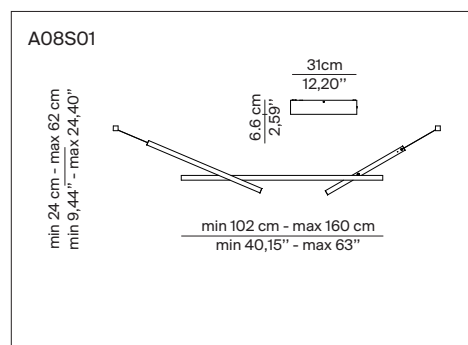

# ACROSS

design Pio & Tito Toso

Type: Suspension  
 Light source: **A08SW1:** led module 32W, 2700K, CRI 90, 24W dc SELV  
**A08S01:** led module 32W, 3000K, CRI 90, 24W dc SELV  
**A08SW2:** led module 56W, 2700K, CRI 90, 24W dc SELV  
**A08S02:** led module 56W, 3000K, CRI 90, 24W dc SELV  
 Product use: Indoor  
 Materials: Aluminium structure, polycarbonate diffuser  
 Colors: White, black  
 Description: Across is a versatile and dynamic lamp, ready to personalize any space, "crossing" it with a clear, distinctive graphic gesture. A linear suspension lamp composed of three interconnected axes of two different sizes, to create compositions with different images and levels of complexity.  
 Rating: 220-240 V ~ 50/60 Hz  
 A08S01/A08SW1 + A08/1D - A08/1T 37W  
 A08S02/A08SW2 + A08/1D - A08/1T 65W

Insulation class and marks:

	Structure 2700K			
Reference code:	<b>A08SW1</b>	1A080SW10002	white	1.985 lm
		1A080SW10001	black	1.515 lm
		1A080SW10010	blue	1.515 lm
		1A080SW10011	green	1.515 lm
	<b>A08SW2</b>	1A080SW20002	white	3.536 lm
		1A080SW20001	black	2.698 lm
		1A080SW20010	blue	2.698 lm
		1A080SW20011	green	2.698 lm

	Structure 3000K			
Reference code:	<b>A08S01</b>	1A080S010002	white	2.092 lm
		1A080S010001	black	1.596 lm
		1A080S010010	blue	1.596 lm
		1A080S010011	green	1.596 lm
	<b>A08S02</b>	1A080S020002	white	3.726 lm
		1A080S020001	black	2.843 lm
		1A080S020010	blue	2.843 lm
		1A080S020011	green	2.843 lm

	DALI ceiling rose		
Reference code:	<b>A08/1D</b>	1A080/01D002	white
		1A080/01D001	black

	Phase cut ceiling rose		
Reference code:	<b>A08/1T</b>	1A080/01T002	white
		1A080/01T001	black