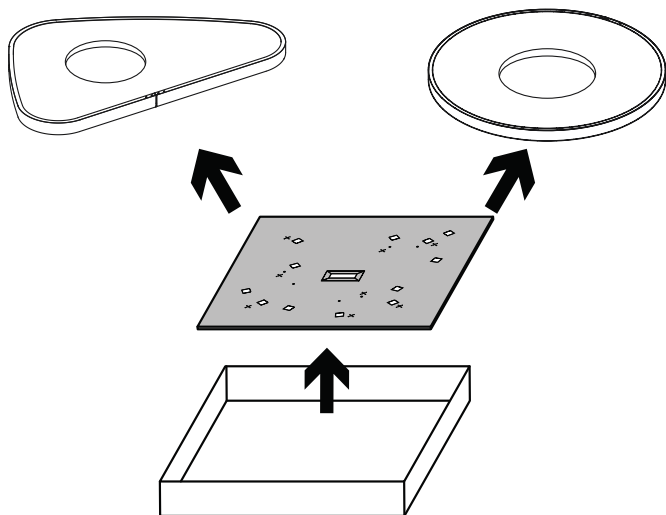

1 D71P - D71PL - D71C - D71CL