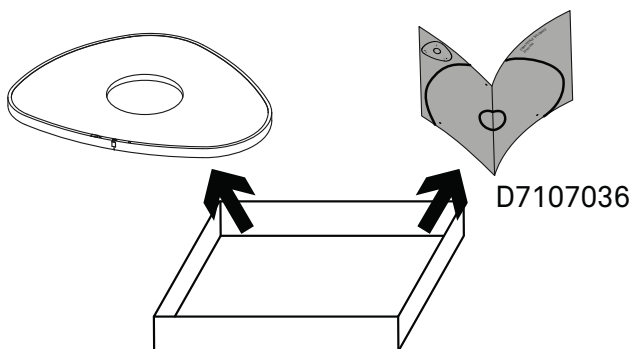

D71P1 - D71P1L