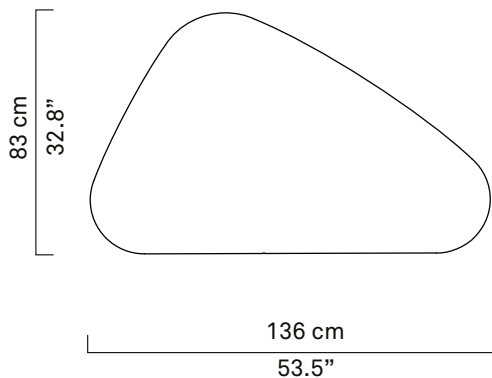

PÉTALE

design Odile Decq

D71P - D71PL

a

b

x3

x3

x3