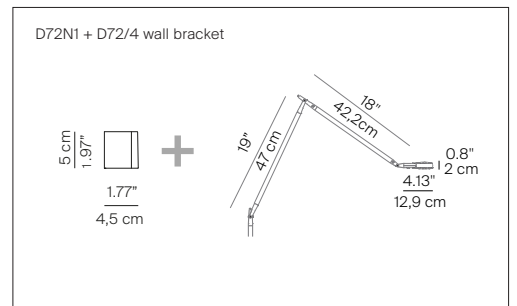

OTTO WATT

design Alberto Meda / PAolo Rizzato

**LUCE
PLAN**

1. Type: Wall
2. Light source: LED 8W ^(*) 3000K CRI 80 371 lm
   dimmer on board
3. Product use : Indoor
4. Materials : Aluminium
5. Colors: mirror, black soft touch, white
6. Description : With impeccable design logic, Otto Watt interprets and applies the advent of high-efficiency LED light sources for low energy consumption. The 360° adjustable head and the reflector with a glare-proofing filter contribute to the total quality of this lamp.

Insulation class and mark:

Rating: 220-240 V ~ 50/60 Hz

Reference code : Structure

D72N1	1D720=N10002	white
	1D720=N10018	mirror
	1D720=N10001	black soft touch

Wall bracket

D72/4	1D72/4000002	white
	1D72/4000018	mirror
	1D72/4000001	black soft touch

^(*)Power consumption by device