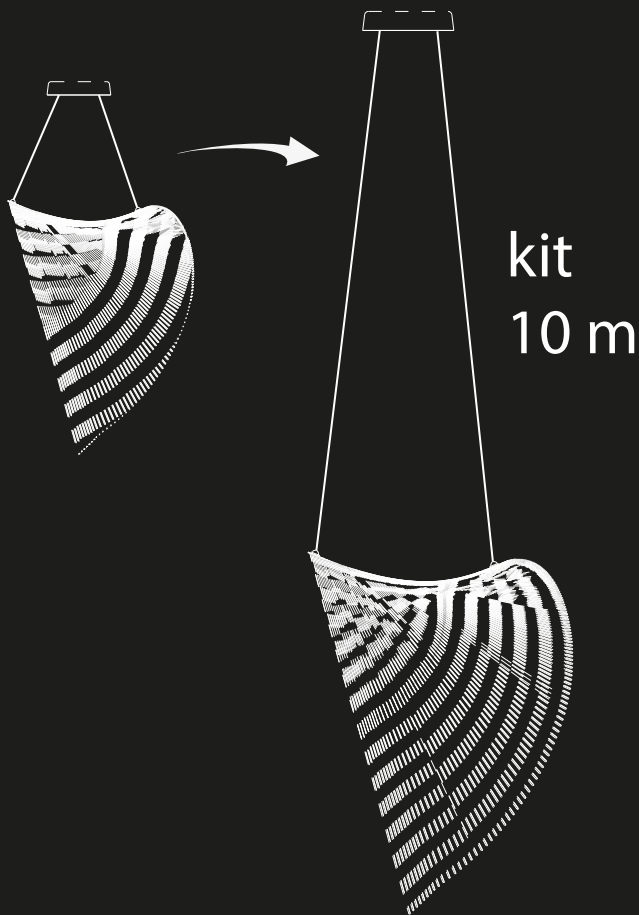

ILLAN

design Zsuzsanna Horvath

**LUCE
PLAN**

D82/1

D82/1

D82S1
D82S2
D82S3

D82S1D
D82S2D
D82S3D

L < 10 m

8mm

www.luceplan.com

D820I0004