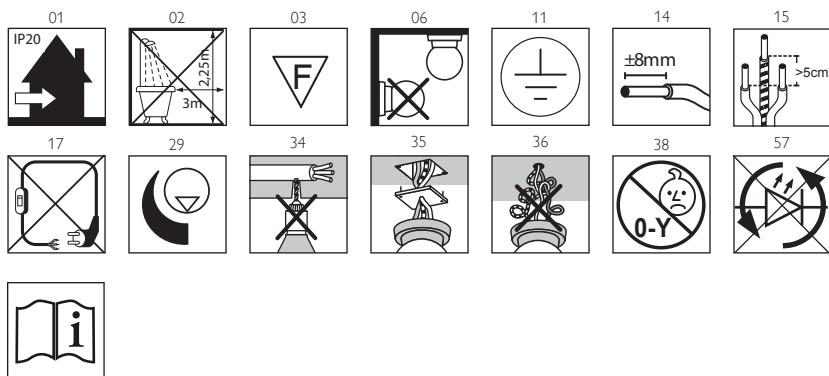

D87

* Compatible wall mounted dimmers

Supplier	Supplier References
Berker	286710
Drespa	433HAB
Everflourish	EFE700DC
Feller	3306.24.s.fmi.61
Feller	40300.rc.fmi.61
GIRA	30700
Hager	Kallysto (WH 20 30 08 00 A)
Hager	Kallysto (WH 20 30 08 00 C)
KOPP	8078
Legrand	67084 Celiane
Legrand	78401 Mosaic
Lutron	RNSU-452

Supplier	Supplier References
Merten	5771
Migros	6.120.106
Migros	6.120.109
Niko	310-02800
N&L	28985
Opus	852.352
Peha	433HAB
Schneider electric	ATD315
Schneider electric	LTD450 RC/RL
Siemens	5TC8 284
Varilight	IDQI401MS
Wuyun	W13-C162