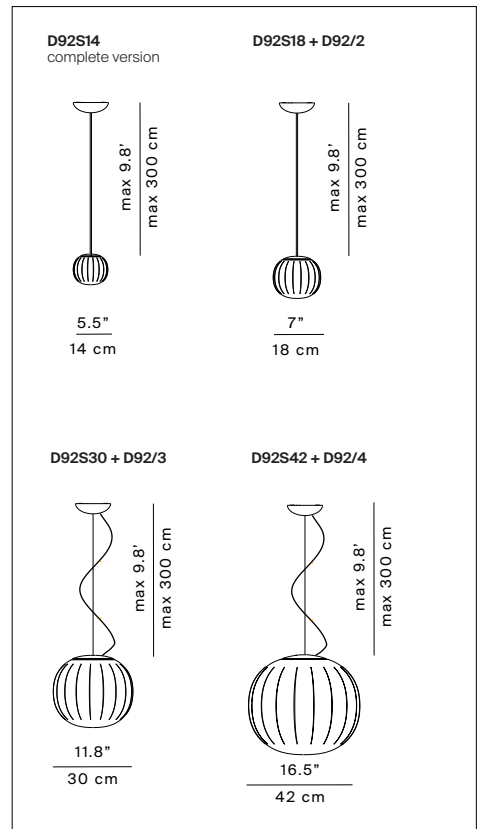

LITA

Design David Dolcini

- Type: Suspension
- Light source: LED G9 dimmable
LED E27 dimmable
- Product use: Indoor
- Materials: Solid ash wood or painted aluminium, blown glass diffuser
- Colors: **Structure:** painted matt white, brass or ash wood
Diffuser: satin opal
- Description: The diffuser in opaline blown glass – whose surface is scanned by the repetition of slight vertical cusps that vanish at the extremities – is combined with a wooden or aluminium structure, making Lita a product with a forceful material character. A timeless and evocative object that combines the crafts tradition with technical research, seductive in its way of matching visual and tactile sensations.

Insulation class and mark:

Rating: 220-240 V ~ 50/60 Hz

Reference code:	Structure		
	D92S14	1D920S140002	painted matt white
	D92S14	1D920S140030	brass
	D92S14	1D92ZS140099	ash wood (*)
		(complete version)	
	D92S18	1D920S180002	painted matt white
	D92S18	1D920S180030	brass
	D92S18	1D92ZS180099	ash wood (*)
	D92S30	1D920S300002	painted matt white
	D92S30	1D920S300030	brass
	D92S30	1D92ZS300099	ash wood (*)
	D92S42	1D920S420002	painted matt white
	D92S42	1D920S420030	brass
	D92S42	1D92ZS420099	ash wood (*)
	Diffuser		
	D92/1	1D920/100002	opal (Ø 14 cm)
	D92/2	1D920/200002	opal (Ø 18 cm)
	D92/3	1D920/300002	opal (Ø 30 cm)
	D92/4	1D920/400002	opal (Ø 42 cm)

Certification (*)

The mark of responsible forestry

Multiple suspension version

Reference code: Multiple ceiling rose
 D92/7 1D920/700002 white ceiling rose for diffuser Ø 14 or 18 cm
 D92/8 1D920/800002 white ceiling rose for diffuser Ø 30 or 42 cm

Diffuser covers for diffuser Ø 14 cm
 D92R/01 1D9201703202 painted matt white
 9D9201703230 brass
 1D92Z1709599 ash wood

Diffuser covers for diffuser Ø 18 cm
 D92R/02 1D9202703202 painted matt white
 9D9202703330 brass
 1D92Z2709599 ash wood