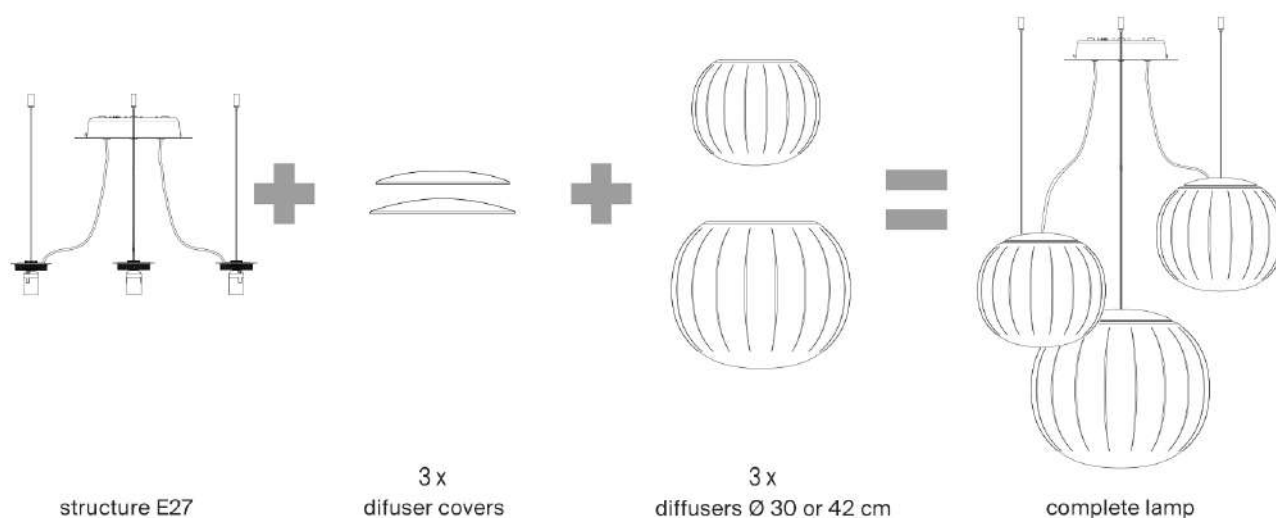

LITA

Design David Dolcini

- Type: Suspension
- Light source: LED G9 dimmable
LED E27 dimmable
- Product use: Indoor
- Materials: Solid ash wood or painted aluminium, blown glass diffuser
- Colors: **Structure:** painted matt white, brass or ash wood
Diffuser: satin opal
- Description: The diffuser in opaline blown glass – whose surface is scanned by the repetition of slight vertical cusps that vanish at the extremities – is combined with a wooden or aluminium structure, making Lita a product with a forceful material character. A timeless and evocative object that combines the crafts tradition with technical research, seductive in its way of matching visual and tactile sensations.

Insulation class and mark:

Rating: 220-240 V ~ 50/60 Hz

Reference code:	Structure		
	D92S14	1D920S140002	painted matt white
	D92S14	1D920S140030	brass
	D92S14	1D92ZS140099	ash wood (*)
		(complete version)	
	D92S18	1D920S180002	painted matt white
	D92S18	1D920S180030	brass
	D92S18	1D92ZS180099	ash wood (*)
	D92S30	1D920S300002	painted matt white
	D92S30	1D920S300030	brass
	D92S30	1D92ZS300099	ash wood (*)
	D92S42	1D920S420002	painted matt white
	D92S42	1D920S420030	brass
	D92S42	1D92ZS420099	ash wood (*)
	Diffuser		
	D92/1	1D920/100002	opal (Ø 14 cm)
	D92/2	1D920/200002	opal (Ø 18 cm)
	D92/3	1D920/300002	opal (Ø 30 cm)
	D92/4	1D920/400002	opal (Ø 42 cm)

Certification (*)

The mark of responsible forestry

Multiple suspension version

Reference code: Multiple ceiling rose
 D92/7 1D920/700002 white ceiling rose for diffuser Ø 14 or 18 cm
 D92/8 1D920/800002 white ceiling rose for diffuser Ø 30 or 42 cm