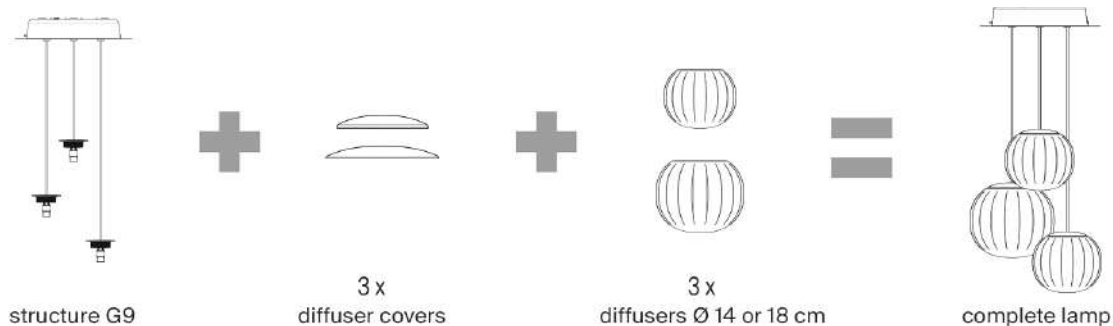

LITA

Design David Dolcini

- Type: Suspension
- Light source: LED G9 dimmable
LED E27 dimmable
- Product use: Indoor
- Materials: Solid ash wood or painted aluminium, blown glass diffuser
- Colors: **Structure:** painted matt white, brass or ash wood
Diffuser: satin opal
- Description: The diffuser in opaline blown glass – whose surface is scanned by the repetition of slight vertical cusps that vanish at the extremities – is combined with a wooden or aluminium structure, making Lita a product with a forceful material character. A timeless and evocative object that combines the crafts tradition with technical research, seductive in its way of matching visual and tactile sensations.

Insulation class and mark:

Rating: 220-240 V ~ 50/60 Hz

Reference code:	Structure		
	D92S14	1D920S140002	painted matt white
	D92S14	1D920S140030	brass
	D92S14	1D92ZS140099	ash wood (*)
		(complete version)	
	D92S18	1D920S180002	painted matt white
	D92S18	1D920S180030	brass
	D92S18	1D92ZS180099	ash wood (*)
	D92S30	1D920S300002	painted matt white
	D92S30	1D920S300030	brass
	D92S30	1D92ZS300099	ash wood (*)
	D92S42	1D920S420002	painted matt white
	D92S42	1D920S420030	brass
	D92S42	1D92ZS420099	ash wood (*)
	Diffuser		
	D92/1	1D920/100002	opal (Ø 14 cm)
	D92/2	1D920/200002	opal (Ø 18 cm)
	D92/3	1D920/300002	opal (Ø 30 cm)
	D92/4	1D920/400002	opal (Ø 42 cm)

Certification (*)

The mark of responsible forestry

Multiple suspension version

Reference code: Multiple ceiling rose
 D92/7 1D920/700002 white ceiling rose for diffuser Ø 14 or 18 cm
 D92/8 1D920/800002 white ceiling rose for diffuser Ø 30 or 42 cm