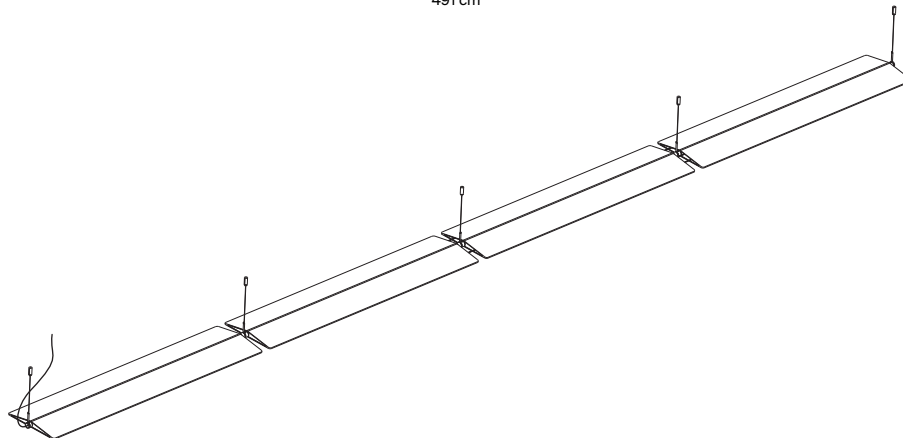

FIENILE

Design Daniel Rybakken

Type: Suspension
 Light source: LED 46W @ 2700 or 3000K, CRI 90 2260 lm dimmable push/DALI
 Product use: Indoor
 Material: Aluminium structure and PMMA screen
 Colors: Dark grey and white
 Description: A light suspension structure that incorporates a powerful LED light to illuminate the underlying plane and that integrates into any environment. Multiple configurations are possible.
 Rating: D98SC1 - D98SW1
 220-240 V ~ 50/60 Hz, 52W
 D98SC2, D98SW2, D98SC3, D98SW3, D98SC4, D98SW4
 24Vdc SELV, 46W

Note

The product is not suitable for damp locations.

FIENILE

Design Daniel Rybakken

Bodies for multiple configurations

Bodies

A initial lamp **B** intermediate lamp **C** terminal lamp

Ceiling rose for multiple configurations (up to 4 bodies)