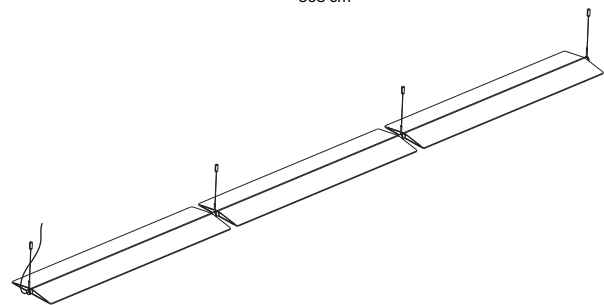

FIENILE

Design Daniel Rybakken

Type: Suspension
 Light source: LED 46W @ 2700 or 3000K, CRI 90 2260 lm dimmable push/DALI
 Product use: Indoor
 Material: Aluminium structure and PMMA screen
 Colors: Dark grey and white
 Description: A light suspension structure that incorporates a powerful LED light to illuminate the underlying plane and that integrates into any environment. Multiple configurations are possible.
 Rating: D98SC1 - D98SW1
 220-240 V ~ 50/60 Hz, 52W
 D98SC2, D98SW2, D98SC3, D98SW3, D98SC4, D98SW4
 24Vdc SELV, 46W

Note

The product is not suitable for damp locations.

FIENILE

Design Daniel Rybakken

Bodies for multiple configurations

Bodies

A initial lamp **B** intermediate lamp **C** terminal lamp

Ceiling rose for multiple configurations (up to 4 bodies)