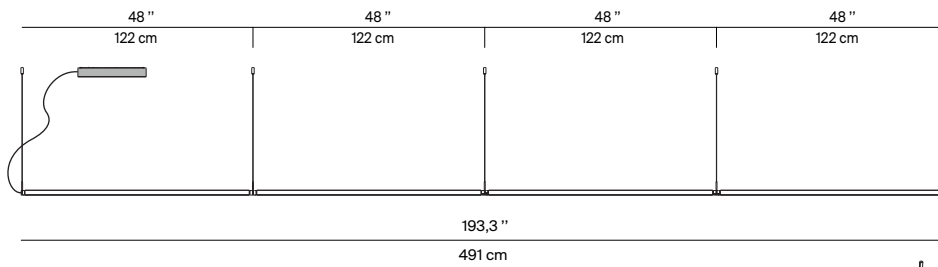

Note

The product is not suitable for damp locations.

FIENILE

Design Daniel Rybakken

Bodies for multiple configurations

Bodies

A initial lamp **B** intermediate lamp **C** terminal lamp

Ceiling rose for multiple configurations (up to 4 bodies)