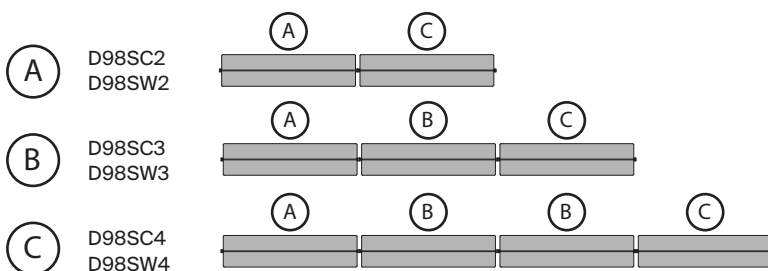

FIENILE

Design Daniel Rybakken

Type: Suspension
 Light source: LED 46W @ 2700 or 3000K, CRI 90 2260 lm dimmable push/DALI
 Product use: Indoor
 Material: Aluminium structure and PMMA screen
 Colors: Dark grey and white
 Description: A light suspension structure that incorporates a powerful LED light to illuminate the underlying plane and that integrates into any environment. Multiple configurations are possible.
 Rating: D98SC1 - D98SW1
 220-240 V ~ 50/60 Hz, 52W
 D98SC2, D98SW2, D98SC3, D98SW3, D98SC4, D98SW4
 24Vdc SELV, 46W

Bodies for multiple configurations

Reference code	Structure 3000K		
	D98SC2	1D980SC20005	dark grey
		1D980SC20002	white
	Structure 2700K		
	D98SW2	1D980SW20005	dark grey
		1D980SW20002	white
	Structure 3000K		
	D98SC3	1D980SC30005	dark grey
		1D980SC30002	white
	Structure 2700K		
	D98SW3	1D980SW30005	dark grey
		1D980SW30002	white
	Structure 3000K		
	D98SC4	1D980SC40005	dark grey
		1D980SC40002	white
	Structure 2700K		
	D98SW4	1D980SW40005	dark grey
		1D980SW40002	white

Note

The product is not suitable for damp locations.

FIENILE

Design Daniel Rybakken

Bodies for multiple configurations

Bodies

A initial lamp **B** intermediate lamp **C** terminal lamp

Ceiling rose for multiple configurations (up to 4 bodies)