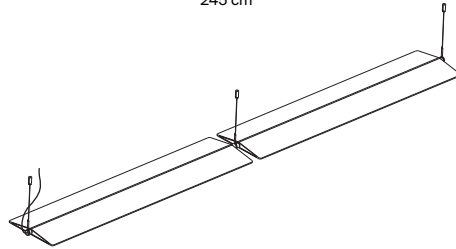

Note

The product is not suitable for damp locations.

FIENILE

Design Daniel Rybakken

Bodies for multiple configurations

Bodies

A initial lamp **B** intermediate lamp **C** terminal lamp

Ceiling rose for multiple configurations (up to 4 bodies)