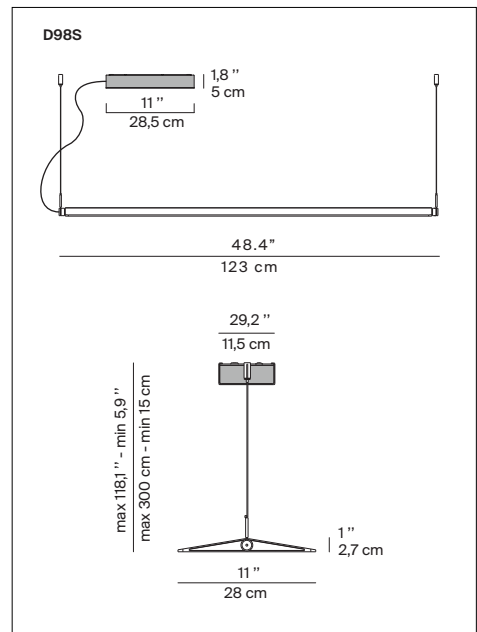

FIENILE

Design Daniel Rybakken

Type: Suspension
 Light source: LED 46W @ 2700 or 3000K, CRI 90 2260 lm dimmable push/DALI
 Product use: Indoor
 Material: Aluminium structure and PMMA screen
 Colors: Dark grey and white
 Description: A light suspension structure that incorporates a powerful LED light to illuminate the underlying plane and that integrates into any environment. Multiple configurations are possible.
 Rating: D98SC1 - D98SW1
 220-240 V ~ 50/60 Hz, 52W
 D98SC2, D98SW2, D98SC3, D98SW3, D98SC4, D98SW4
 24Vdc SELV, 46W

Insulation class and mark: D98SC1 - D98SW1   
 D98SC2, D98SW2, D98SC3, D98SW3, D98SC4, D98SW4   

Complete version

Reference code	D98SC1	1D980SC10005	dark grey
		1D980SC10002	white
	D98SW1	1D980SW10005	dark grey
		1D980SW10002	white

Bodies for multiple configurations

Reference code	Structure 3000K		
	D98SC2	1D980SC20005	dark grey
		1D980SC20002	white
	Structure 2700K		
	D98SW2	1D980SW20005	dark grey
		1D980SW20002	white
	Structure 3000K		
	D98SC3	1D980SC30005	dark grey
		1D980SC30002	white
	Structure 2700K		
	D98SW3	1D980SW30005	dark grey
		1D980SW30002	white
	Structure 3000K		
	D98SC4	1D980SC40005	dark grey
		1D980SC40002	white
	Structure 2700K		
	D98SW4	1D980SW40005	dark grey
		1D980SW40002	white