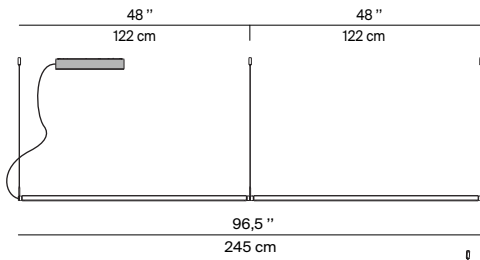

Note

The product is not suitable for damp locations.

FIENILE

Design Daniel Rybakken

Bodies for multiple configurations

Bodies

A initial lamp **B** intermediate lamp **C** terminal lamp

Ceiling rose for multiple configurations (up to 4 bodies)