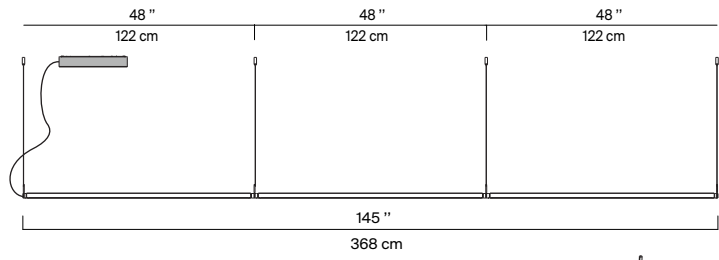

Note

The product is not suitable for damp locations.

FIENILE

Design Daniel Rybakken

Bodies for multiple configurations

Bodies

A initial lamp **B** intermediate lamp **C** terminal lamp

Ceiling rose for multiple configurations (up to 4 bodies)