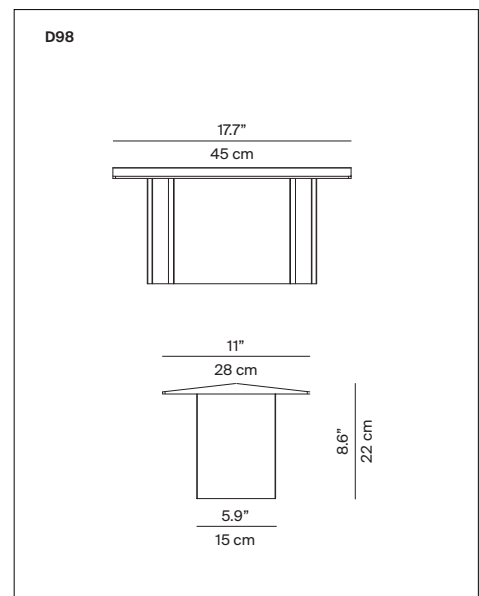

Fienile

Design Daniel Rybakken

**LUCE
PLAN**

Type:	Table	
Light source:	LED 19W 2700K, CRI 90 24V dc dimmer on board	1.036 lm
Product use:	Indoor	
Materials:	Anodized aluminium structure and polycarbonate screen	
Colors:	Rose, Prosecco and Green forest	
Description:	A work of micro-architecture that projects soft, warm light from above onto a lower surface, giving rise to unusual compositions of brightness and shadow. The light slides along the lateral walls with a wall-washer effect, created by the LED sources with dimmers, by means of a touch function.	
Rating:	220-240 V ~ 50/60 Hz, 19W	

Insulation class and mark:

Reference code: D98=W1
1D980=W10028 Prosecco