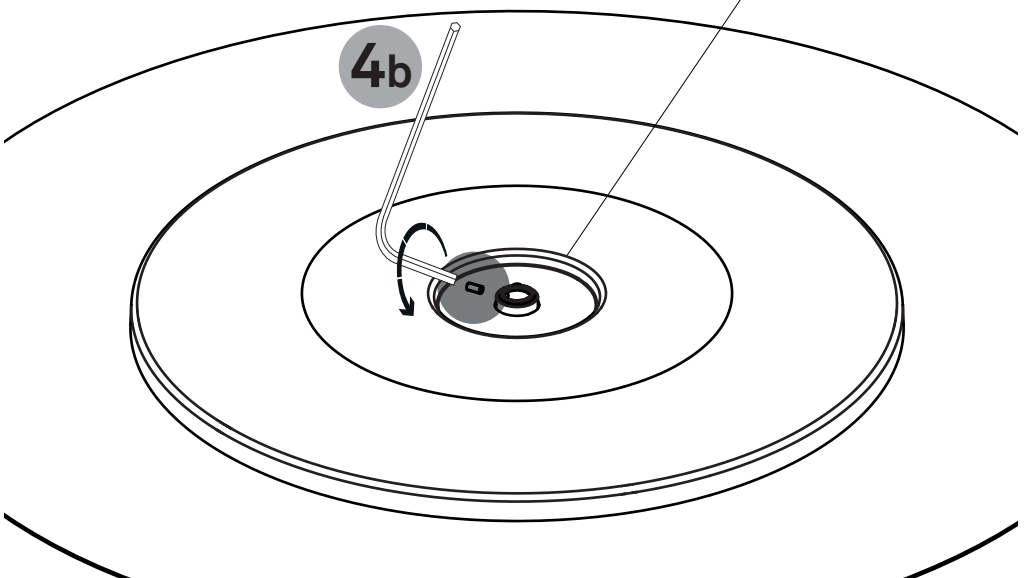

4

A11S50
A11S85