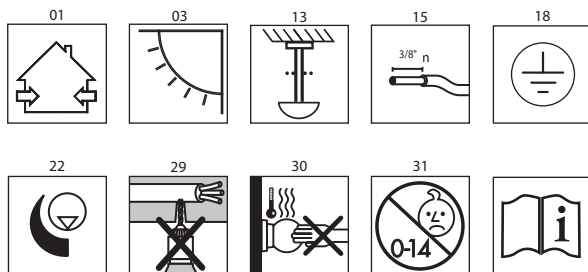

ILLAN

design Zsuzsanna Horvath

**LUCE
PLAN**

D82S1/D82S1D

D82S2/D82S2D

D82S3/D82S3D

The product must be separated from other waste and sent to an authorized center for the treatment and recycling of electrical and electronic equipment.