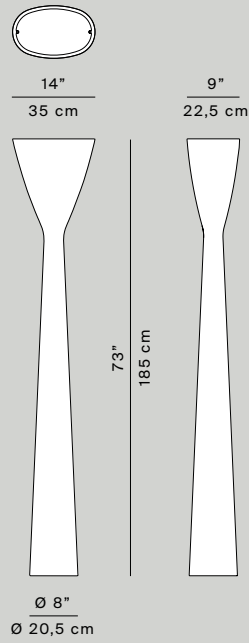

D38L

Carrara

D38L
foot dimmer

TECHNICAL DATA

Light source	D38L	LED module 45W* 3000K CRI 80
Materials	Body in painted fire-retardant expanded polyurethane	
Structure finishes	<input type="radio"/> White	<input type="radio"/> Matt black
	 	