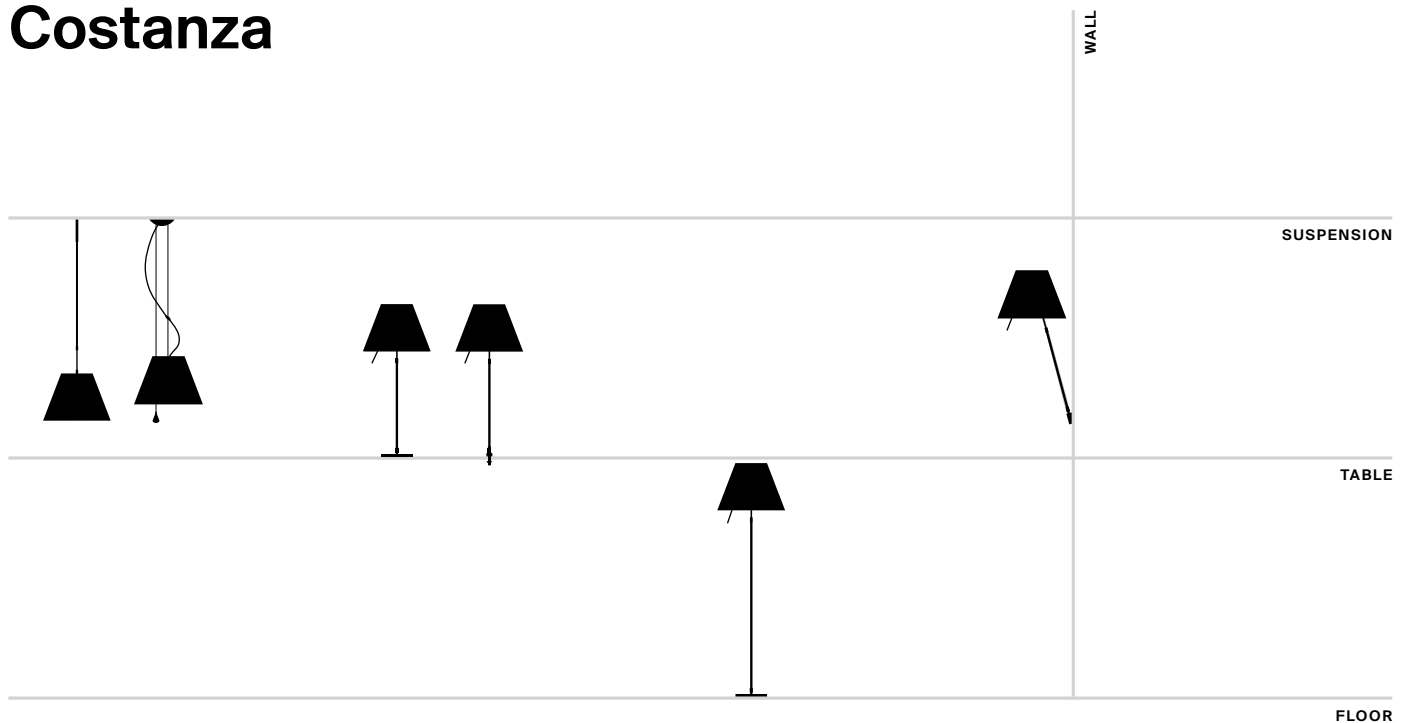

# Costanza

Paolo Rizzatto, 1986

**EN The charming, inimitable and modern reinterpretation of the traditional abat-jour. The central focus of the design is the essence of light, thanks to the poised, simple but at the same time rigorous image. The large Costanza family, with its forthright presence, manages to be simultaneously new and classical, combining advanced light sources with forms from the past. A lamp that adapts to all kinds of uses thanks to its many models, with different sizes and functions.**