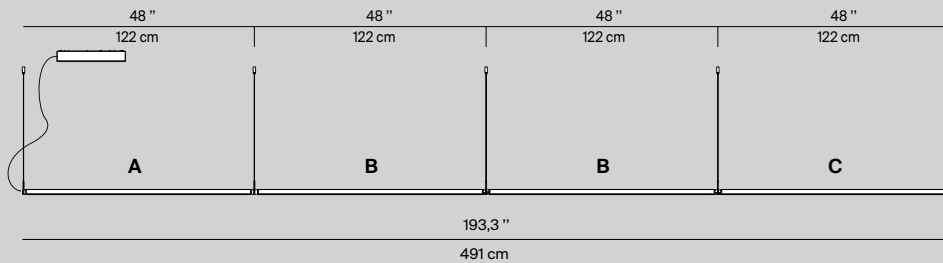

TECHNICAL DATA

Multiple configurations scheme

- **A** D98SC2 3000K
  D98SW2 2700K
- **B** D98SC3 3000K
  D98SW3 2700K
- **C** D98SC4 3000K
  D98SW4 2700K

A + C

MOD. Fienile

A + B + C

A + B + B + C

D98/4
ceiling rose
from 2 to 4 bodies
max 212W
220-240V ~ 50/60Hz