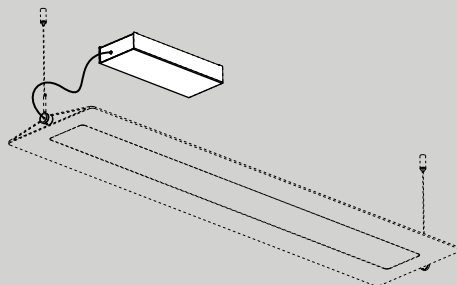

D98/4
ceiling rose
from 2 to 4 bodies
max 212W
220-240V ~ 50/60Hz