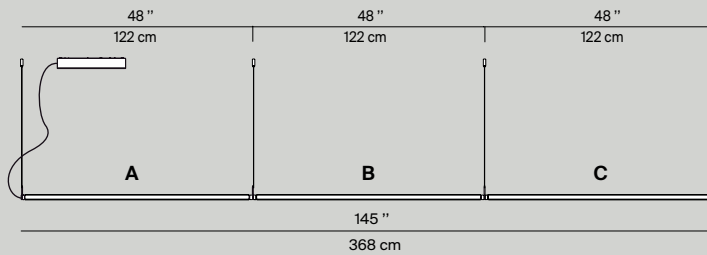

TECHNICAL DATA

Multiple configurations scheme

- **A** D98SC2 3000K
  D98SW2 2700K
- **B** D98SC3 3000K
  D98SW3 2700K
- **C** D98SC4 3000K
  D98SW4 2700K

A + C

MOD. Fienile

A + B + C

A + B + B + C

D98/4
ceiling rose
from 2 to 4 bodies
max 212W
220-240V ~ 50/60Hz