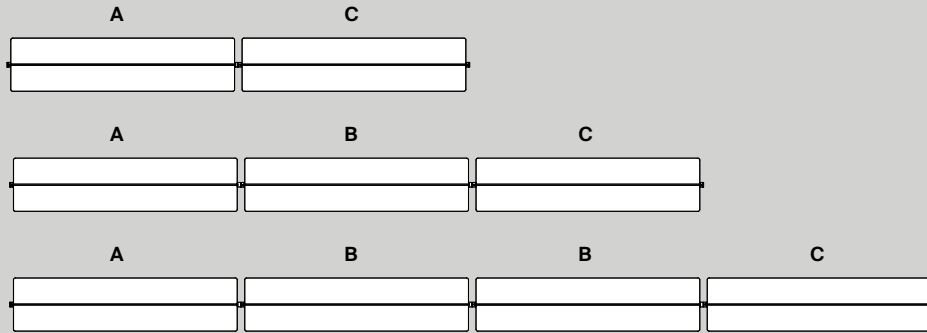

(\*) Power consumption by device

TECHNICAL DATA

**Multiple configurations scheme**

- A** D98SC2 3000K  
D98SW2 2700K
- B** D98SC3 3000K  
D98SW3 2700K
- C** D98SC4 3000K  
D98SW4 2700K

**A + C**

MOD. Fienile