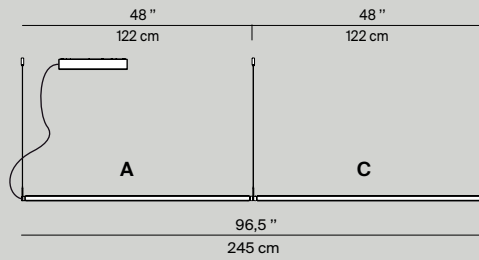

(\*) Power consumption by device

TECHNICAL DATA

**Multiple configurations scheme**

- A** D98SC2 3000K  
D98SW2 2700K
- B** D98SC3 3000K  
D98SW3 2700K
- C** D98SC4 3000K  
D98SW4 2700K

**A + C**

MOD. Fienile