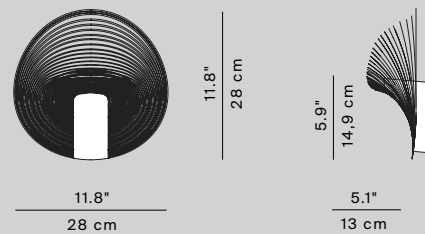

MOD. Illan

MOD. Illan

- D82S1** Ø 60 cm
dimmable phase cut
- D82S1D** Ø 60 cm
dimmable push/DALI
- D82S2** Ø 80 cm
dimmable phase cut
- D82S2D** Ø 80 cm
dimmable push/DALI
- D82S3** Ø 100 cm
dimmable phase cut
- D82S3D** Ø 100 cm
dimmable push/DALI

- D82A1TW** Ø 28 cm
dimmable phase cut
- D82A1T** Ø 28 cm
dimmable phase cut

Light source

D82S1 - D82S1D	LED 25W 2700K CRI 90
D82S2 - D82S2D	LED 32W 2700K CRI90
D82S3 - D82S3D	LED 40W 2700K CRI90
D82A1TW	LED 21W @ 2700K CRI 90
D82A1T	LED 21W @ 3000K CRI 90