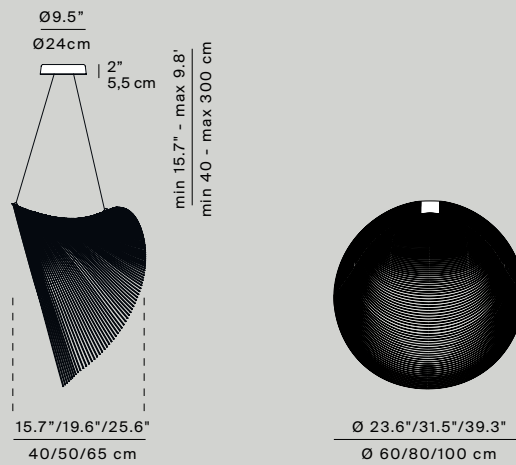

MOD. Illan

MOD. Illan

- D82S1** Ø 60 cm
dimmable phase cut
- D82S1D** Ø 60 cm
dimmable push/DALI
- D82S2** Ø 80 cm
dimmable phase cut
- D82S2D** Ø 80 cm
dimmable push/DALI
- D82S3** Ø 100 cm
dimmable phase cut
- D82S3D** Ø 100 cm
dimmable push/DALI

- D82A1TW** Ø 28 cm
dimmable phase cut
- D82A1T** Ø 28 cm
dimmable phase cut

Light source

D82S1 - D82S1D	LED 25W 2700K CRI 90
D82S2 - D82S2D	LED 32W 2700K CRI90
D82S3 - D82S3D	LED 40W 2700K CRI90
D82A1TW	LED 21W @ 2700K CRI 90
D82A1T	LED 21W @ 3000K CRI 90