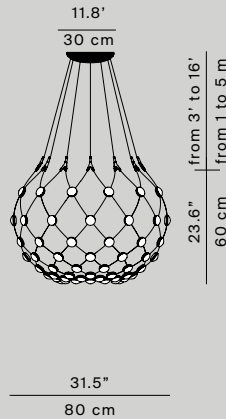

D86KW081A-082A-083A D86KW084A-085A