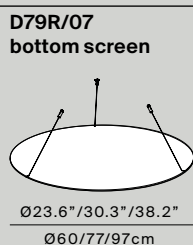

Accessoires

Light source

D79R/03	3 x LED E27 3 x max 105 HSGSA E27 energy saver
D79R/24	LED module 41W* 2700K CRI 90 dimmable push/DALI
D79R/25	LED module 41W* 3000K CRI 90 dimmable push/DALI

Materials

Aluminium and steel structure and textile

Structure finishes

Textiles

Standard colours

133	152	242	252

Possible colour schemes available upon request, for customized solutions

Green	412	912	942	Blue	733	743	753
Green/beige	223	923	Pink/lilac/blue	682	722	852	
Orange	443	543	653	Grey	123		
Pixel	Light grey	Dark grey					

* Power consumption by device