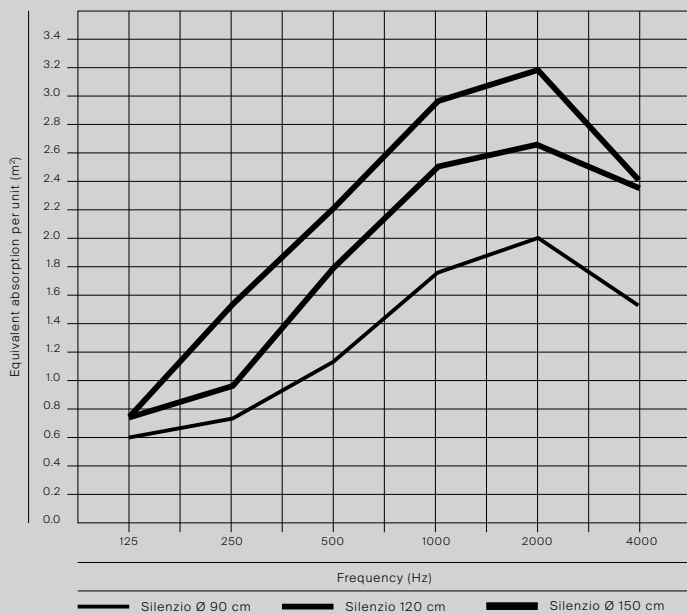

Sound Absorption of the three models (Silenzio Ø 90, 120 e 150 cm) based on test results in compliance with EN ISO 335:2003 "measurement of sound absorption in a reverberation room".

Model of application
restaurant

Location analysis

the quality of a restaurant is a combination of different factors: quality of food, service and environment and a good quality of speech combined with acoustic comfort.

Solution

the Silenzio suspensions are the perfect solution because they are simple shapes which enrich the spaces thanks to the high quality of the textiles; they diffuse a comfortable light and provide high levels of acoustic absorption.

Room data

L = 15 m
W = 7 m
H = 5,5 m

Different height from 2,5 mt to 2,9 mt AFF

Lighting source used

LED module 41W

Fixtures installation

5 x Silenzio Ø 90 cm
9 x Silenzio Ø 120 cm

Illuminance average

Table (min) 180 lx
Table (max) 452 lx

Before

time of reverberation* 3,16 s

After

(with Silenzio) time of reverberation 1,55 s
Decrease of reverberation: about 51%**

Measuring reverberation time allows to calculate total sound absorption. Reverberation time varies according to the frequency. If reverberation time is too long, the space can have echoes and rumbles. The data is always approximate: the software doesn't take in consideration the position of the speaker and the position of absorbent surfaces.