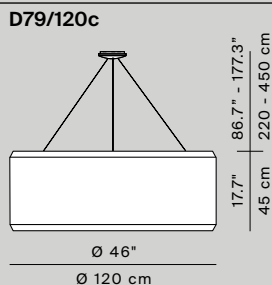

Room data

L = 15 m
W = 7 m
H = 5,5 m

Different height from 2,5 mt to 2,9 mt AFF

Lighting source used

LED module 41W

Fixtures installation

5 x Silenzio Ø 90 cm
9 x Silenzio Ø 120 cm

Illuminance average

Light grey

Dark grey

D79/90c
+ D79R/03 - D79R/24 - D79R/25
weight 17,0 Kg
dimmable push/DALI

D79/120c
+ D79R/03 - D79R/24 - D79R/25
weight 22,0 Kg
dimmable push/DALI

D79/150c
+ D79R/03 - D79R/24 - D79R/25
weight 29,0 Kg
dimmable push/DALI