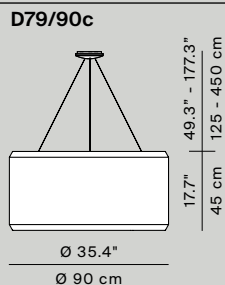

Room data

L = 15 m
W = 7 m
H = 5,5 m

Different height from 2,5 mt to 2,9 mt AFF

Lighting source used

LED module 41W

Fixtures installation

5 x Silenzio Ø 90 cm
9 x Silenzio Ø 120 cm

Illuminance average

Light grey

Dark grey

D79/90c
+ D79R/03 - D79R/24 - D79R/25
weight 17,0 Kg
dimmable push/DALI

D79/120c
+ D79R/03 - D79R/24 - D79R/25
weight 22,0 Kg
dimmable push/DALI

D79/150c
+ D79R/03 - D79R/24 - D79R/25
weight 29,0 Kg
dimmable push/DALI