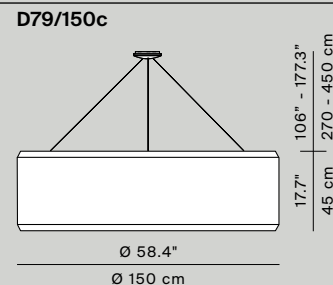

Light grey

Dark grey

D79/90c
+ D79R/03 - D79R/24 - D79R/25
weight 17,0 Kg
dimmable push/DALI

D79/120c
+ D79R/03 - D79R/24 - D79R/25
weight 22,0 Kg
dimmable push/DALI

D79/150c
+ D79R/03 - D79R/24 - D79R/25
weight 29,0 Kg
dimmable push/DALI